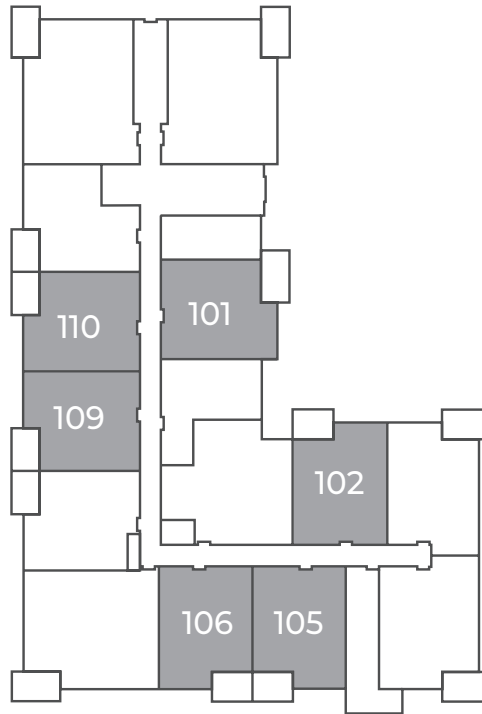

MEREWOOD APARTMENTS

411 & 423 Despard Avenue
Parksville, BC

ALDER 564 sq ft

The floor plan illustrated here includes these finishes:

CABINETS:
FLAT SLAB

COUNTERS:
QUARTZ

FLOORING:
LUXURY
VINYL TILE

CARPET:
TEXTURED
CUT PILE

All suite measurements are preliminary based on current building concept and unit configurations and are subject to change.

MEREWOOD APARTMENTS

411 & 423 Despard Avenue
Parksville, BC

ALDER

564 sq ft

423 Despard Avenue

First Floor

Suites: 101, 102, 105, 106, 109, 110

Second Floor - Fourth Floor

Suites: 202, 205, 208, 209, 212, 213, 302,
305, 308, 309, 312, 313, 402, 405, 408,
409, 412, 413