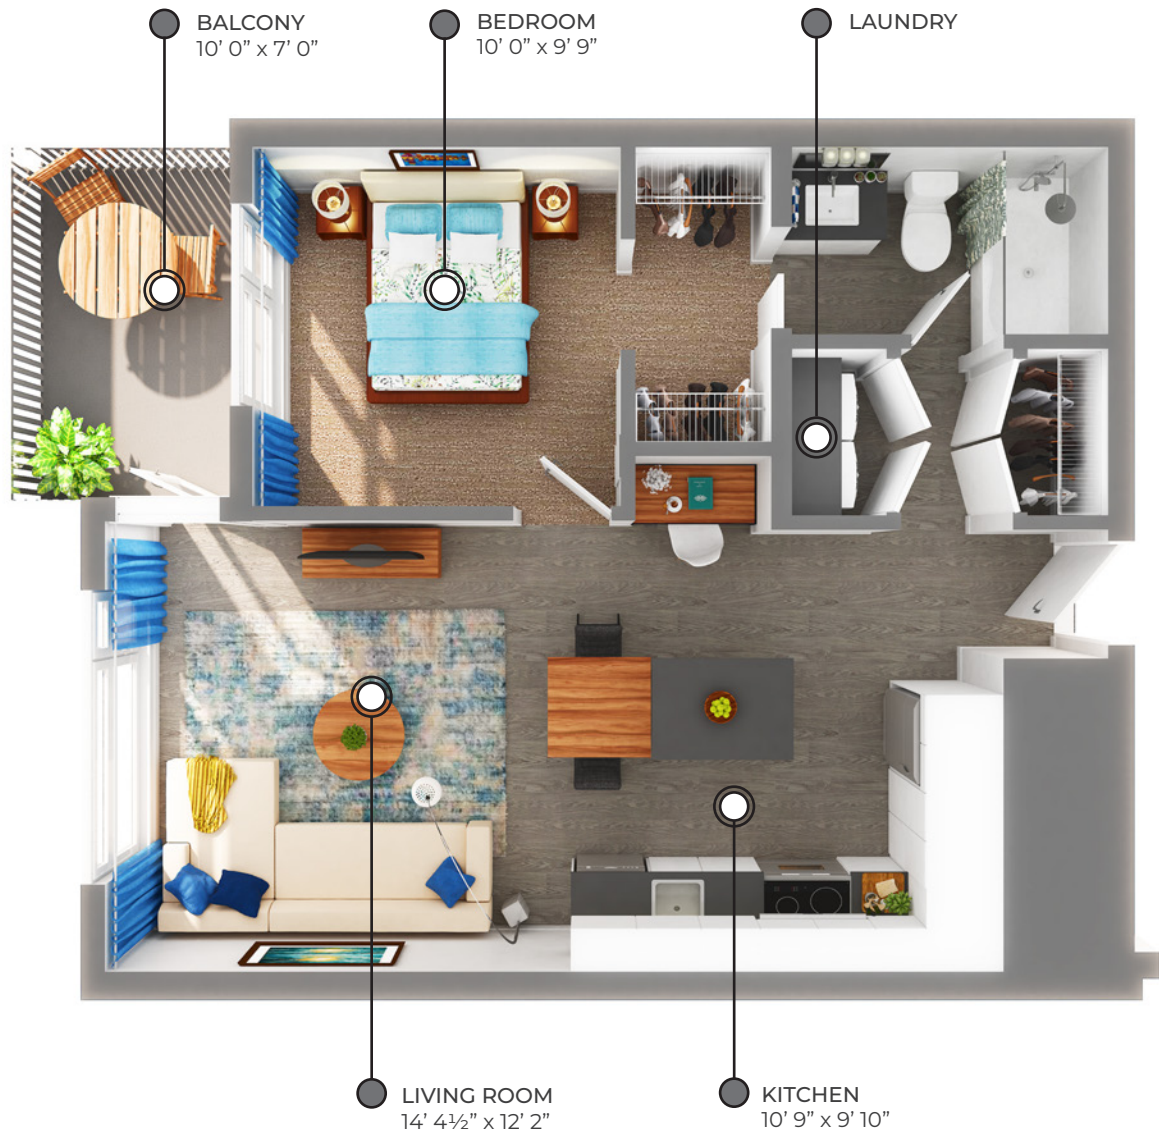

MEREWOOD APARTMENTS

411 & 423 Despard Avenue
Parksville, BC

ALDER 564 sq ft

The floor plan illustrated here includes these finishes:

CABINETS:
FLAT SLAB

COUNTERS:
QUARTZ

FLOORING:
LUXURY
VINYL TILE

CARPET:
TEXTURED
CUT PILE

All suite measurements are preliminary based on current building concept and unit configurations and are subject to change.

MEREWOOD APARTMENTS

411 & 423 Despard Avenue
Parksville, BC

ALDER

564 sq ft

423 Despard Avenue

First Floor

Suites: 101, 102, 105, 106, 109, 110

Second Floor - Fourth Floor

Suites: 202, 205, 208, 209, 212, 213, 302,
305, 308, 309, 312, 313, 402, 405, 408,
409, 412, 413