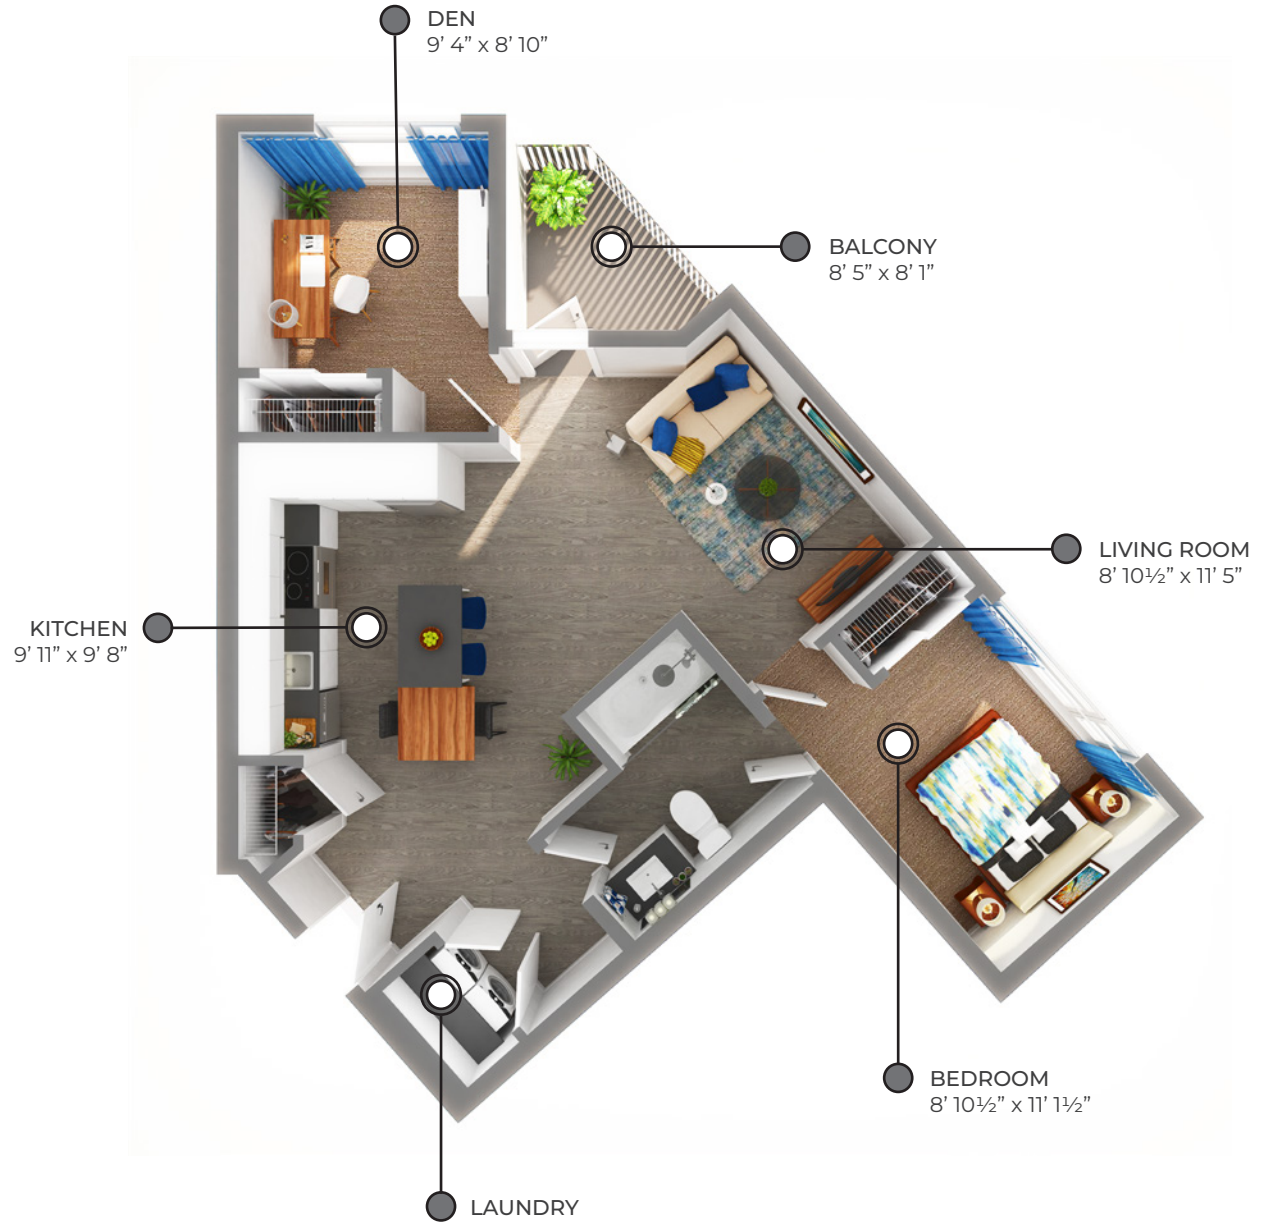

MEREWOOD APARTMENTS

411 & 423 Despard Avenue
Parksville, BC

APPLE 705 sq ft

The floor plan illustrated here includes these finishes:

CABINETY:
FLAT SLAB

COUNTERS:
QUARTZ

FLOORING:
LUXURY
VINYL TILE

CARPET:
TEXTURED
CUT PILE

All suite measurements are preliminary based on current building concept and unit configurations and are subject to change.

MEREWOOD
APARTMENTS

411 & 423 Despard Avenue
Parksville, BC

APPLE

705 sq ft

411 Despard Avenue

Second Floor – Fourth Floor

Suites: 208, 308, 408