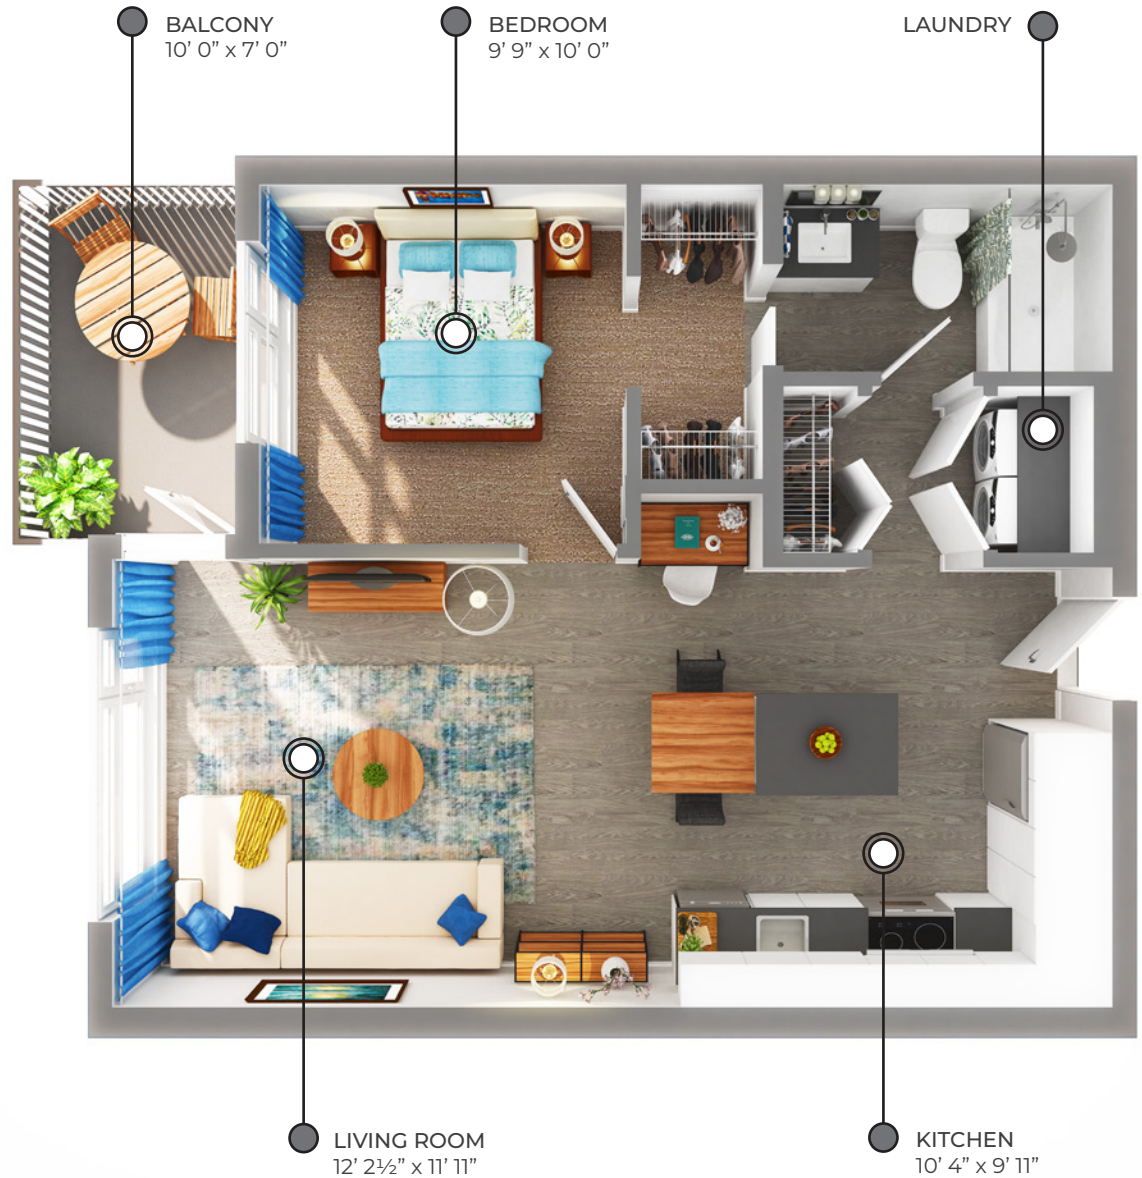

MEREWOOD APARTMENTS

411 & 423 Despard Avenue
Parksville, BC

ELDERBERRY

544 sq ft

The floor plan illustrated here includes these finishes:

CABINETRY:
FLAT SLAB

COUNTERS:
QUARTZ

FLOORING:
LUXURY
VINYL TILE

CARPET:
TEXTURED
CUT PILE

All suite measurements are preliminary based on current building concept and unit configurations and are subject to change.

MEREWOOD APARTMENTS

411 & 423 Despard Avenue
Parksville, BC

ELDERBERRY

544 sq ft

411 Despard Avenue

First Floor

Suite: 106

Second Floor – Fourth Floor

Suites: 207, 307, 407

MEREWOOD APARTMENTS