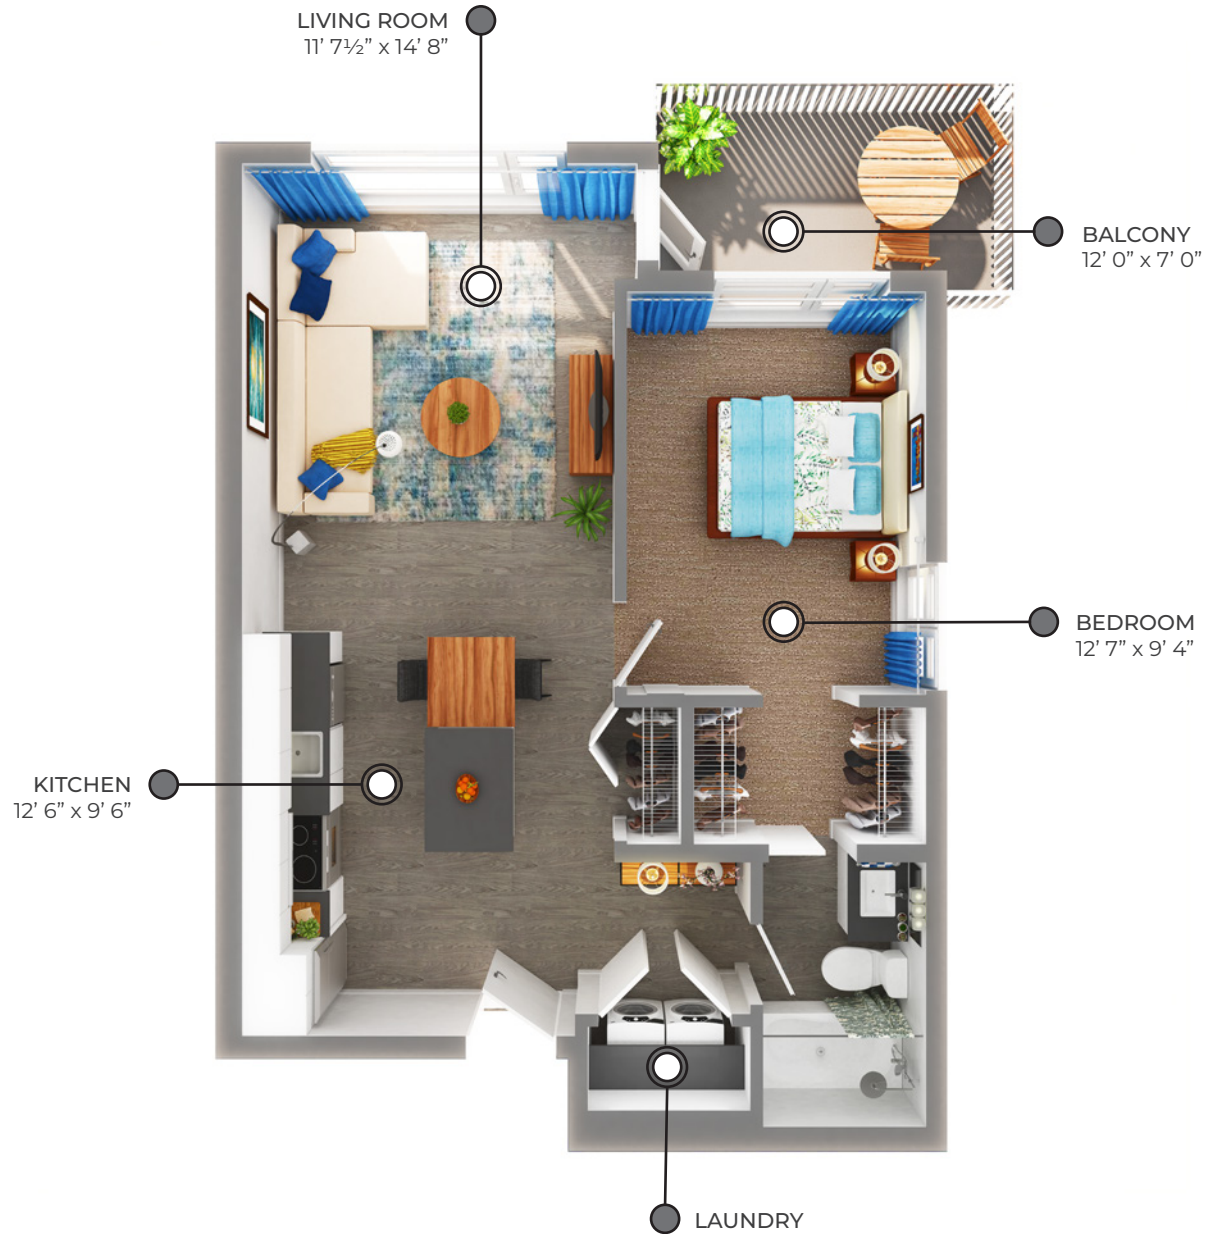

## LARCH

572 sq ft

The floor plan illustrated here includes these finishes:

**CABINETRY:**  
FLAT SLAB

**COUNTERS:**  
QUARTZ

**FLOORING:**  
LUXURY  
VINYL TILE

**CARPET:**  
TEXTURED  
CUT PILE

All suite measurements are preliminary based on current building concept and unit configurations and are subject to change.

## LARCH

**572** sq ft

---

#### First Floor

Suite: 103