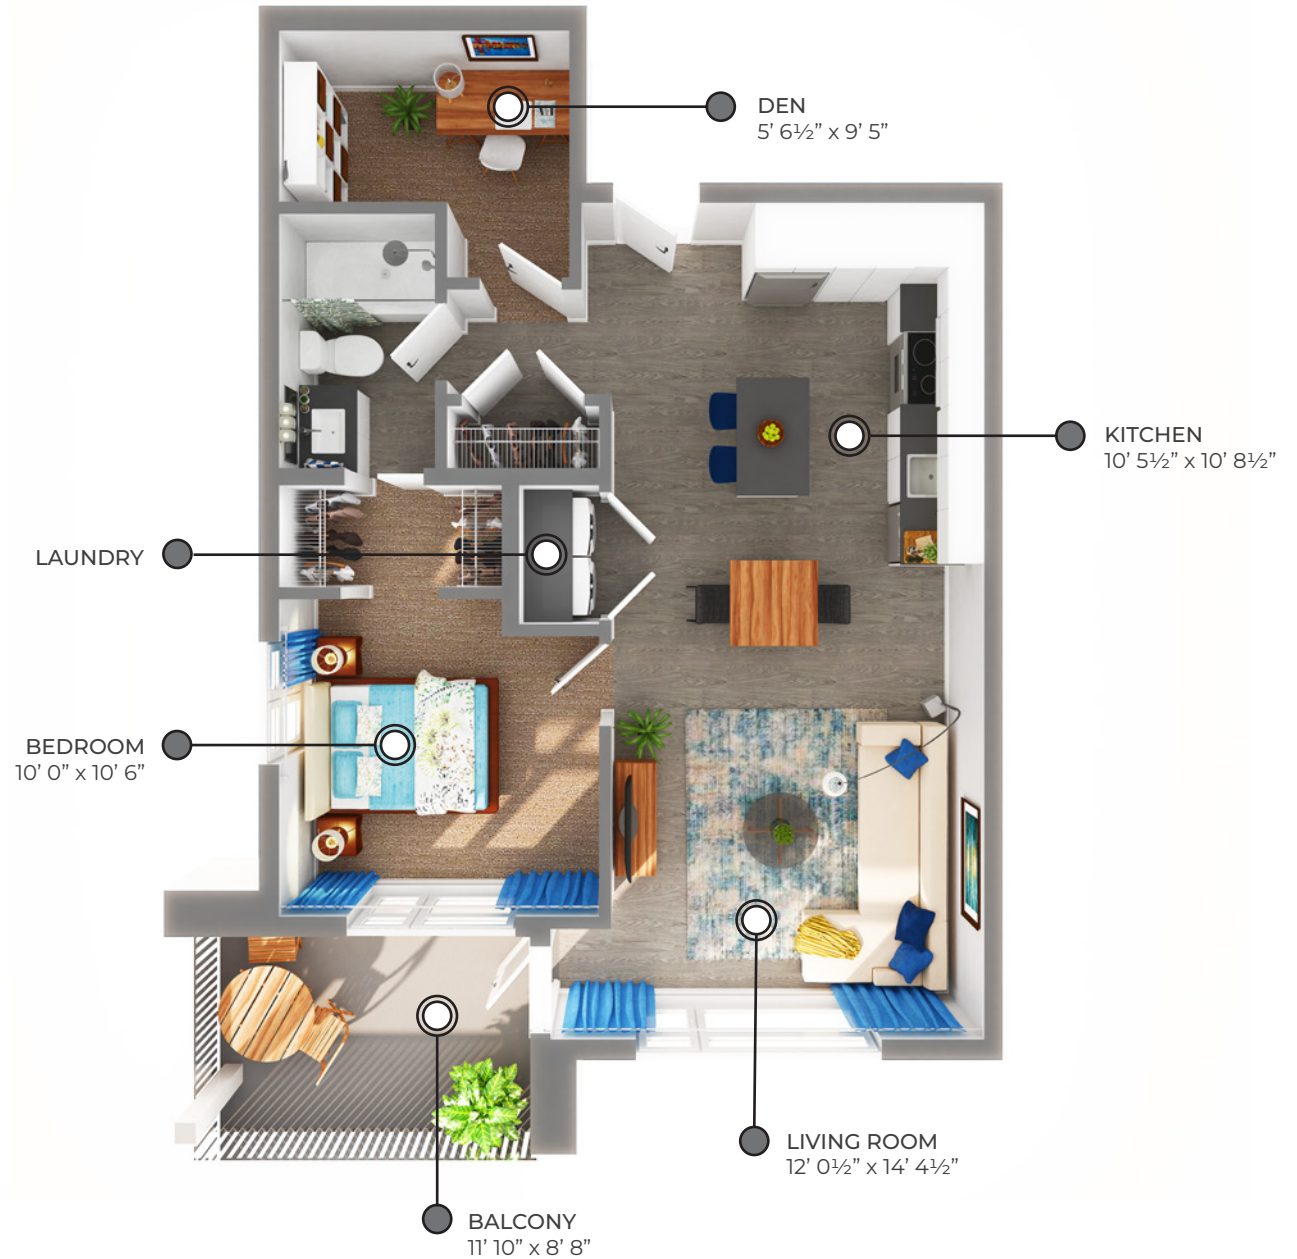

MEREWOOD APARTMENTS

411 & 423 Despard Avenue
Parksville, BC

LILAC

643 sq ft

The floor plan illustrated here includes these finishes:

CABINETRY:
FLAT SLAB

COUNTERS:
QUARTZ

FLOORING:
LUXURY
VINYL TILE

CARPET:
TEXTURED
CUT PILE

All suite measurements are preliminary based on current building concept and unit configurations and are subject to change.

MEREWOOD APARTMENTS

423 Despard Avenue
Parksville, BC

LILAC

643 sq ft

411 Despard Avenue

First Floor

Suite: 101

Second Floor - Fourth Floor

Suites: 202, 302, 402