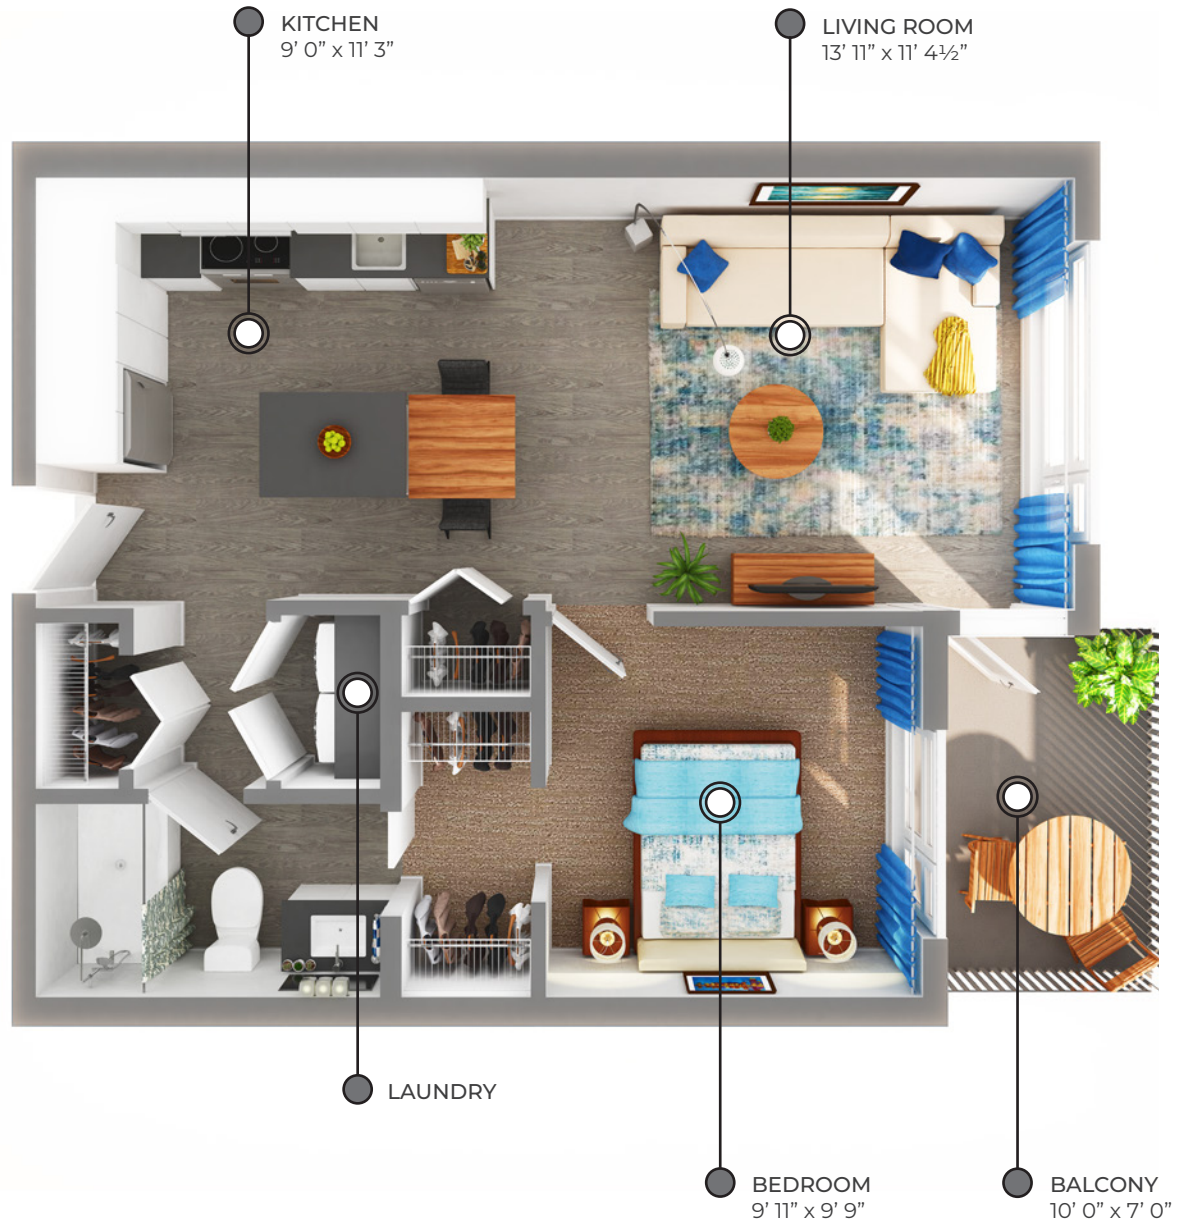

## MAPLE

548 sq ft

The floor plan illustrated here includes these finishes:

**CABINETRY:**  
FLAT SLAB

**COUNTERS:**  
QUARTZ

**FLOORING:**  
LUXURY  
VINYL TILE

**CARPET:**  
TEXTURED  
CUT PILE

All suite measurements are preliminary based on current building concept and unit configurations and are subject to change.