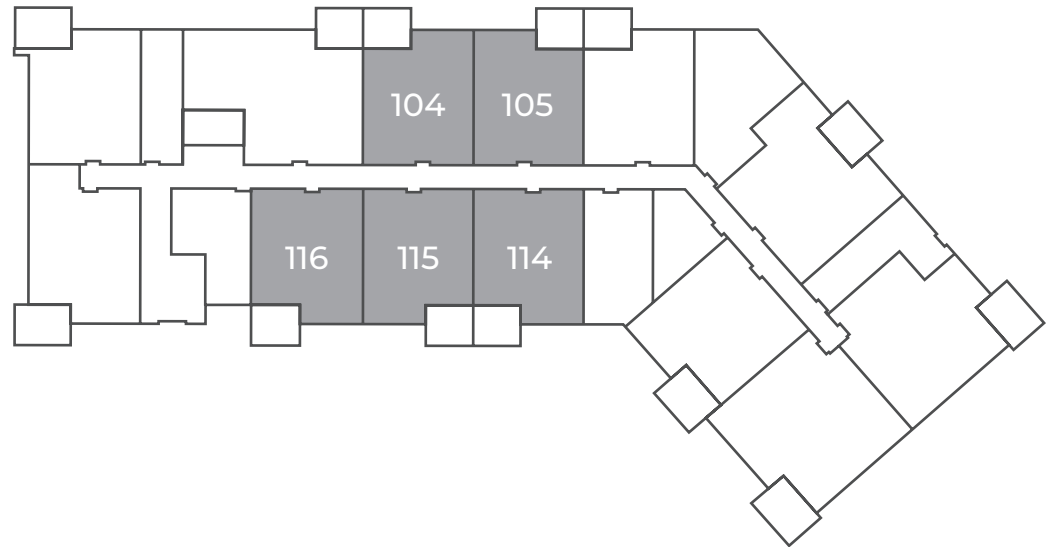

MEREWOOD APARTMENTS

411 & 423 Despard Avenue
Parksville, BC

OAK 567 sq ft

The floor plan illustrated here includes these finishes:

CABINETRY:
FLAT SLAB

COUNTERS:
QUARTZ

FLOORING:
LUXURY
VINYL TILE

CARPET:
TEXTURED
CUT PILE

All suite measurements are preliminary based on current building concept and unit configurations and are subject to change.

MEREWOOD APARTMENTS

411 & 423 Despard Avenue
Parksville, BC

OAK
567 sq ft

411 Despard Avenue

First Floor

Suites: 104, 105, 114, 115, 116

Second Floor – Fourth Floor

Suites: 201, 205, 206, 214, 215, 216, 301, 305, 306,
314, 315, 316, 401, 405, 406, 414, 415, 416