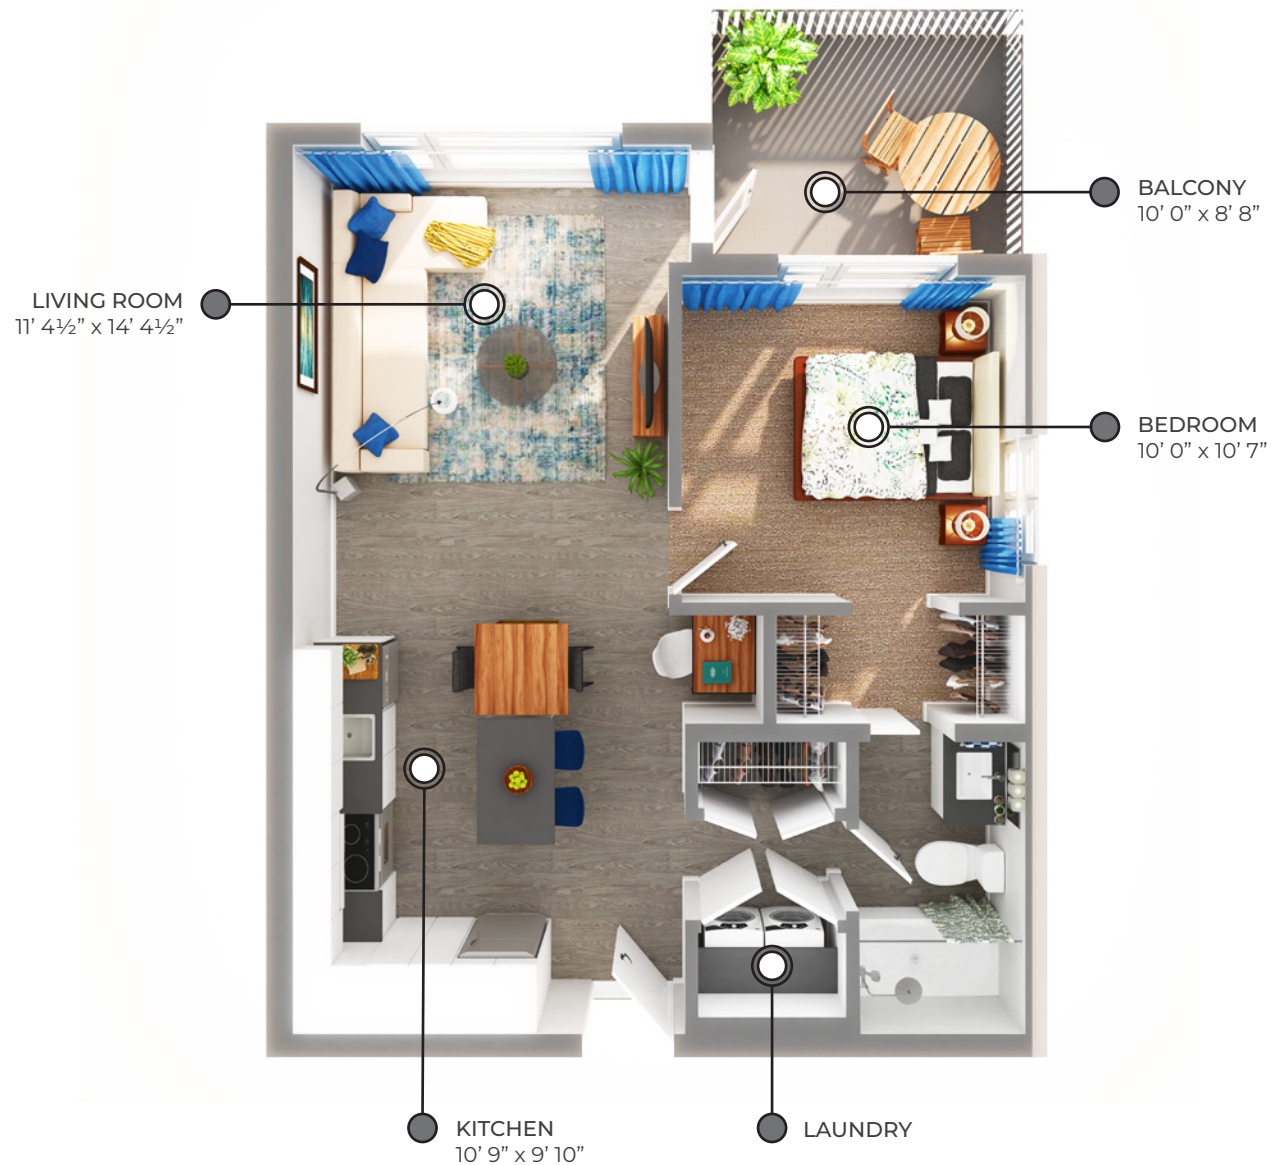

MEREWOOD APARTMENTS

411 & 423 Despard Avenue
Parksville, BC

OAK 567 sq ft

The floor plan illustrated here includes these finishes:

CABINETRY:
FLAT SLAB

COUNTERS:
QUARTZ

FLOORING:
LUXURY
VINYL TILE

CARPET:
TEXTURED
CUT PILE

All suite measurements are preliminary based on current building concept and unit configurations and are subject to change.

MEREWOOD APARTMENTS

411 & 423 Despard Avenue
Parksville, BC

OAK
567 sq ft

411 Despard Avenue

First Floor

Suites: 104, 105, 114, 115, 116

Second Floor – Fourth Floor

Suites: 201, 205, 206, 214, 215, 216, 301, 305, 306,
314, 315, 316, 401, 405, 406, 414, 415, 416