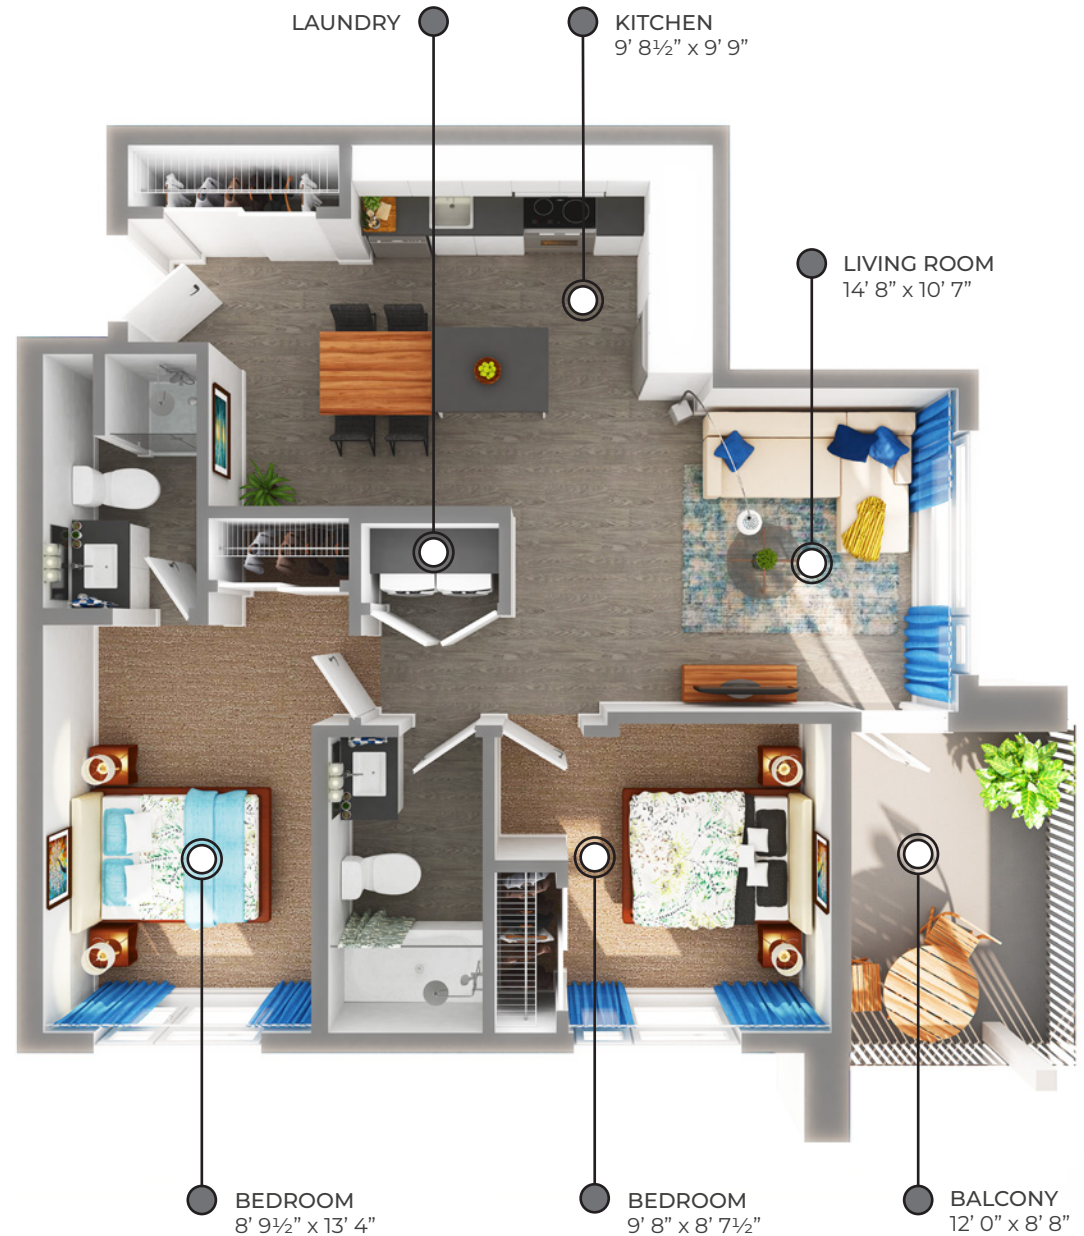

## OLIVE 738 sq ft

The floor plan illustrated here includes these finishes:

**CABINETRY:**  
FLAT SLAB

**COUNTERS:**  
QUARTZ

**FLOORING:**  
LUXURY  
VINYL TILE

**CARPET:**  
TEXTURED  
CUT PILE

All suite measurements are preliminary based on current building concept and unit configurations and are subject to change.

### First Floor

Suite: 109