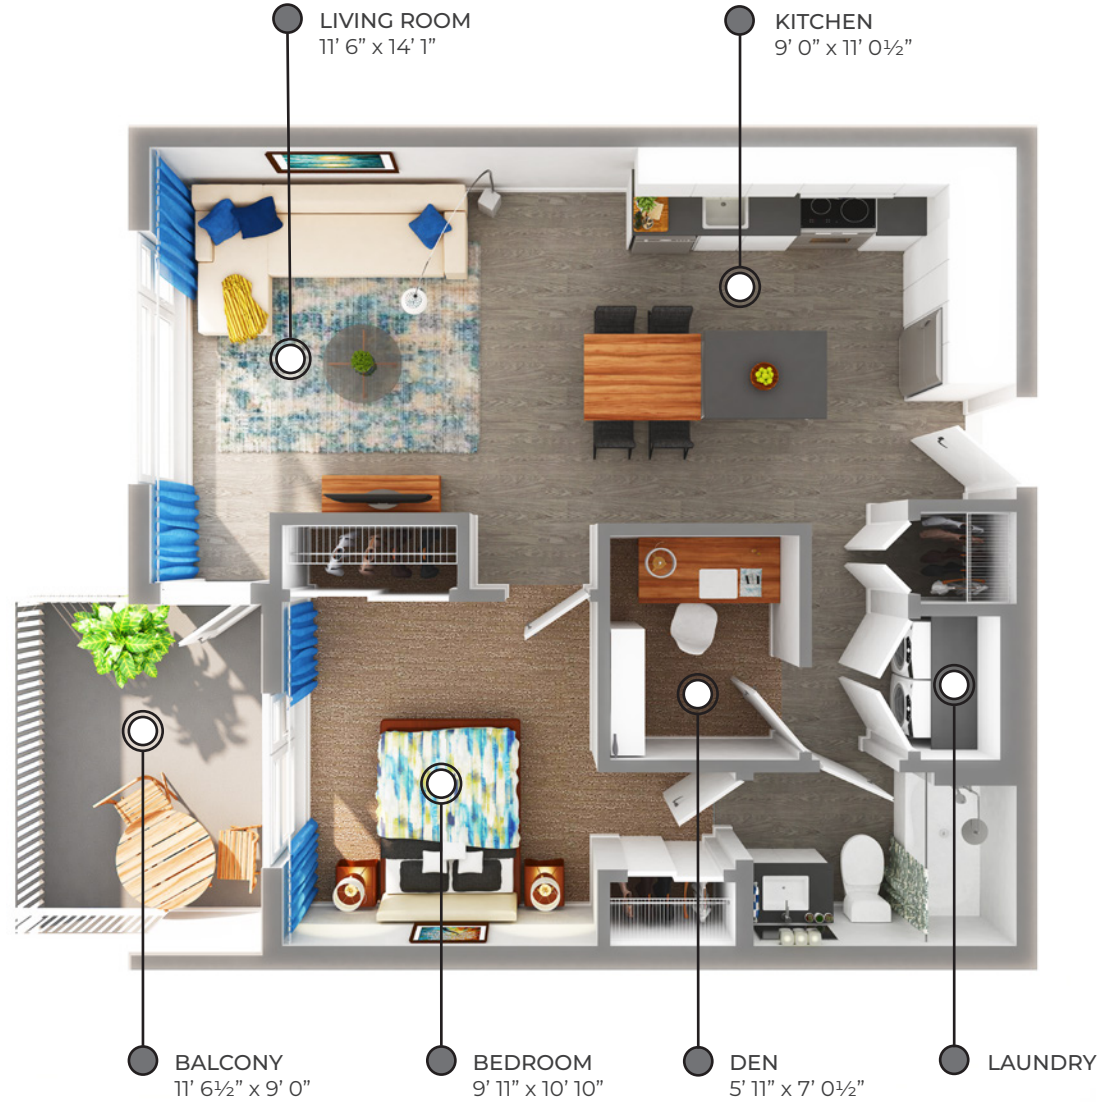

## ROSE 632 sq ft

The floor plan illustrated here includes these finishes:

**CABINETY:**  
FLAT SLAB

**COUNTERS:**  
QUARTZ

**FLOORING:**  
LUXURY  
VINYL TILE

**CARPET:**  
TEXTURED  
CUT PILE

All suite measurements are preliminary based on current building concept and unit configurations and are subject to change.

## ROSE

**632** sq ft

---

#### First Floor

Suite: 111