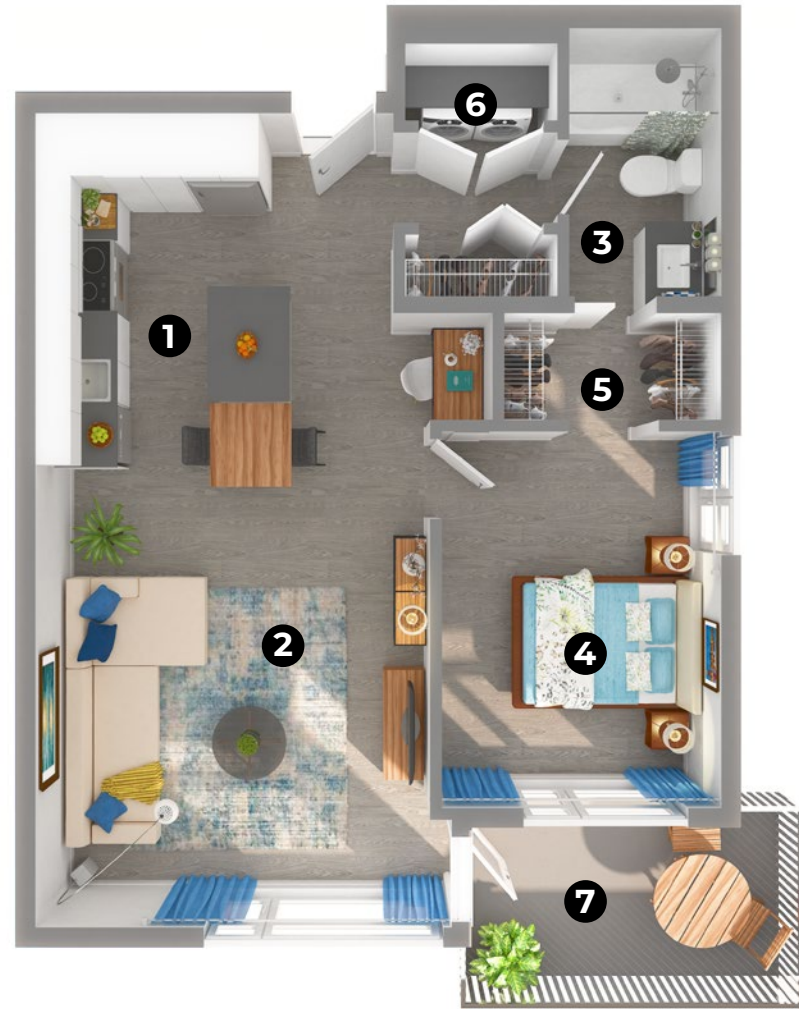

MEREWOOD APARTMENTS

377 & 385 Moilliet Street South
Parksville, BC

HAZELNUT 639-678 sq ft

The floor plan illustrated here includes these finishes:

CABINETY:
FLAT SLAB

COUNTERS:
QUARTZ

FLOORING:
LUXURY
VINYL TILE

- 1** Kitchen/Dining | **2** Living Room | **3** Bathroom | **4** Bedroom | **5** Walk-thru Closet
- 6** Laundry | **7** Balcony

Please note, all floor plans and photos are provided for illustrative purposes only. ALL MEASUREMENTS ARE APPROXIMATE. Actual layouts may be different than shown and could vary in size and scale. merewoodapartments.ca

MEREWOOD APARTMENTS

377 & 385 Moilliet Street South
Parksville, BC

HAZELNUT
639-678 sq ft

385 Moilliet Street South

First Floor

☒ Elevator ☒ Stairwell

385 Moilliet Street South

Second Floor