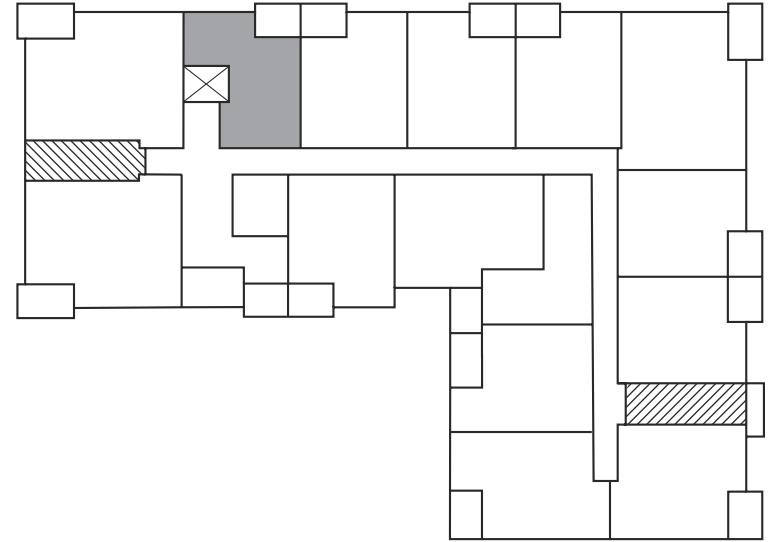

MEREWOOD APARTMENTS

377 & 385 Moilliet Street South
Parksville, BC

MULBERRY

504 sq ft

385 Moilliet Street South

First Floor