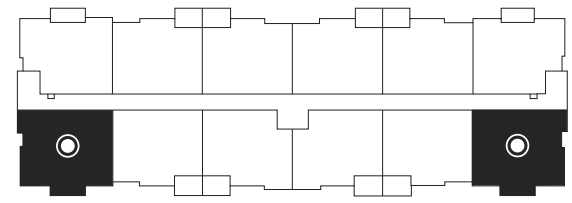

MERLOT

930 sq ft

16255, 16265 & 16275
51st St NW.

All suite measurements are preliminary based on current building concept and unit configurations and are subject to change.

MERLOT

16275 51st St NW.

First Floor

101, 111

Second Floor

201, 211

Third Floor

301, 311

Fourth Floor

401, 411

First floor

Second floor

Third floor

Fourth floor

MERLOT

16255 51st St NW.

First Floor

101, 111

Second Floor

201, 211

Third Floor

301, 311

Fourth Floor

401, 411

First floor

Second floor

Third floor