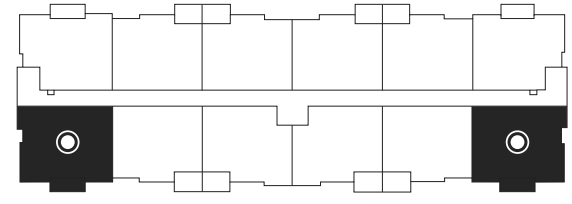

MERLOT

930 sq ft

16255, 16265 & 16275
51st St NW.

All suite measurements are preliminary based on current building concept and unit configurations and are subject to change.

MERLOT

16275 51st St NW.

First Floor

101, 111

Second Floor

201, 211

Third Floor

301, 311

Fourth Floor

401, 411

First floor

Second floor

Third floor

Fourth floor

MERLOT

16255 51st St NW.

First Floor

101, 111

Second Floor

201, 211

Third Floor

301, 311

Fourth Floor

401, 411

First floor

Second floor

Third floor