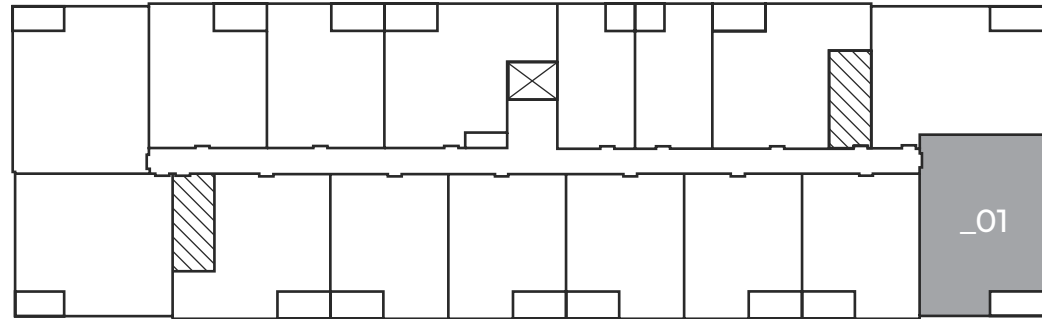

CARPET:
TEXTURED
CUT PILE

All suite measurements are preliminary based on current building concept and unit configurations and are subject to change.

MONARCH APARTMENTS

3554-A Ryder Hesjedal Way
Colwood, BC

CRYSTAL

880 sq ft

Second Floor – Fifth Floor

Suites: 201, 301, 401, 501

 Elevator  Stairwell