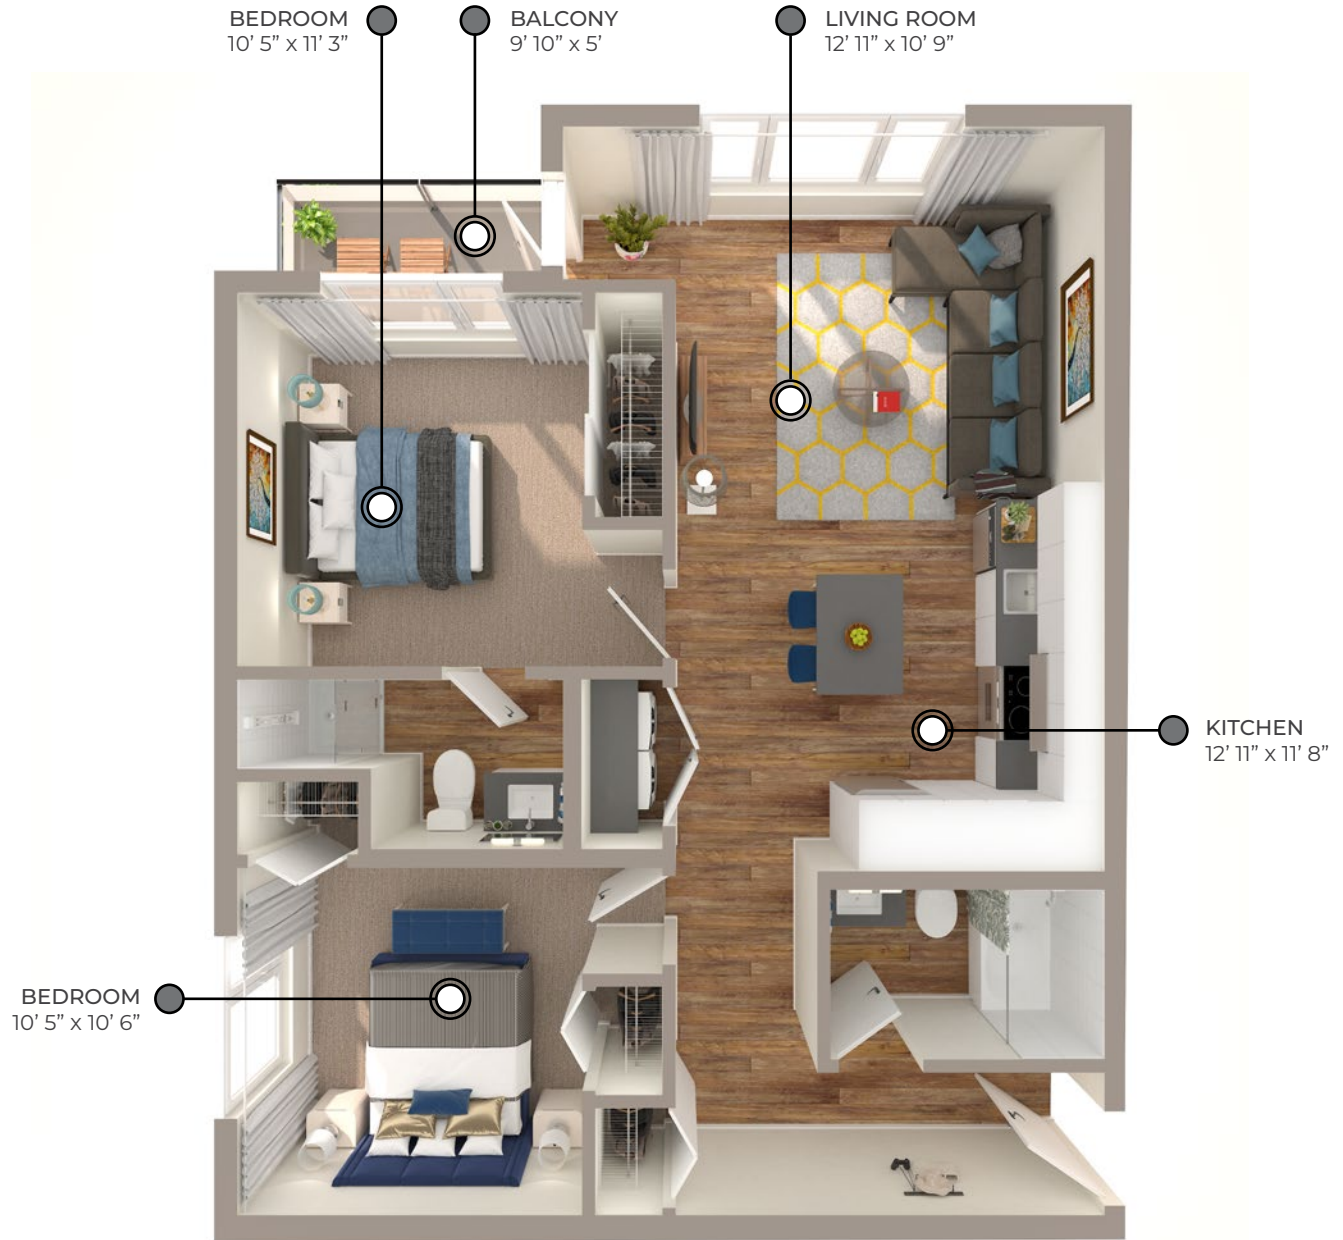

## SHORE

866 - 881 sq ft

The floor plan illustrated here includes these finishes:

**CABINETS:**  
FLAT SLAB

**COUNTERS:**  
QUARTZ

**FLOORING:**  
LUXURY  
VINYL PLANK

**CARPET:**  
TEXTURED  
CUT PILE

All suite measurements are preliminary based on current building concept and unit configurations and are subject to change.

# MONARCH APARTMENTS

3554-A Ryder Hesjedal Way  
Colwood, BC

SHORE

866 - 881 sq ft

## First Floor

Suite: 114