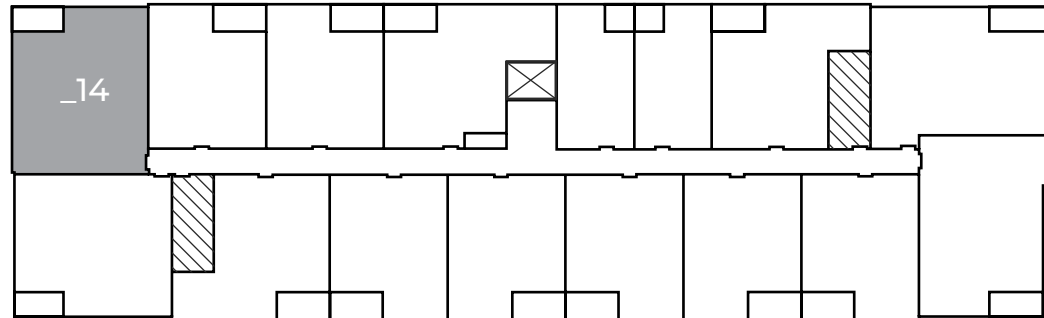

Second Floor – Fifth Floor

Suites: 214, 314, 414, 514