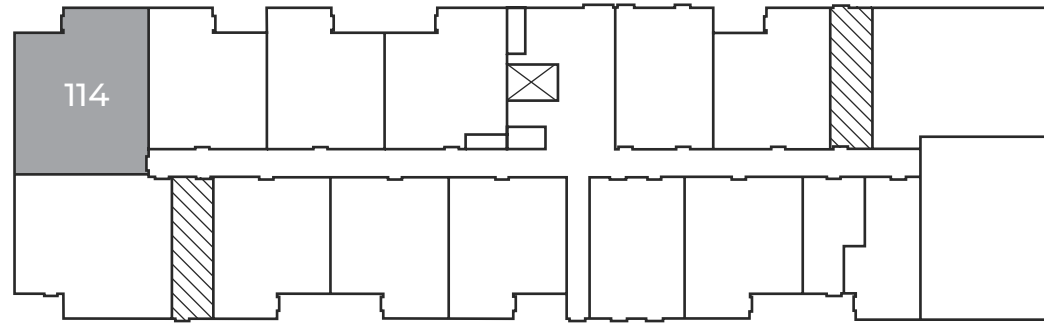

## SHORE

866 - 881 sq ft

The floor plan illustrated here includes these finishes:

**CABINETS:**  
FLAT SLAB

**COUNTERS:**  
QUARTZ

**FLOORING:**  
LUXURY  
VINYL PLANK

**CARPET:**  
TEXTURED  
CUT PILE

All suite measurements are preliminary based on current building concept and unit configurations and are subject to change.

# MONARCH APARTMENTS

3554-A Ryder Hesjedal Way  
Colwood, BC

SHORE

866 - 881 sq ft

## First Floor

Suite: 114