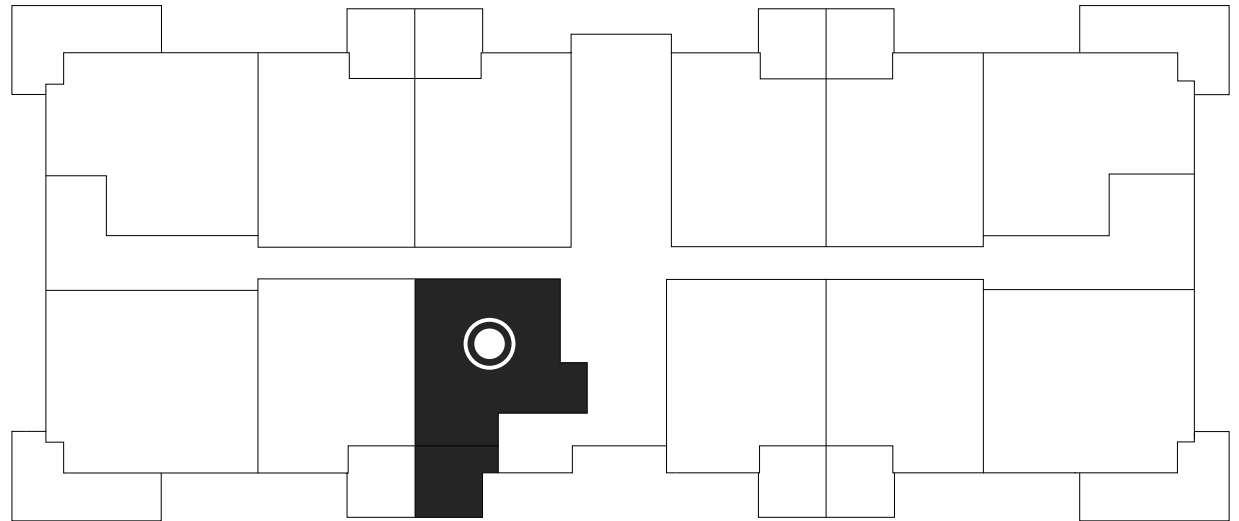

# PLAN A1

ADAPTABLE

**465 sq ft**

6971, 6973 & 6975  
North Island Highway

**NORTH  
GROVE**  
APARTMENTS

PATIO ON LEVEL 1 ONLY

All suite measurements are preliminary based on current building concept and unit configurations and are subject to change.

# PLAN A1

**6971 North  
Island Highway**

First Floor

101

First floor

**NORTH  
GROVE**  
APARTMENTS

# PLAN A1

**6975 North  
Island Highway**

First Floor

101

First floor

**NORTH  
GROVE**  
APARTMENTS