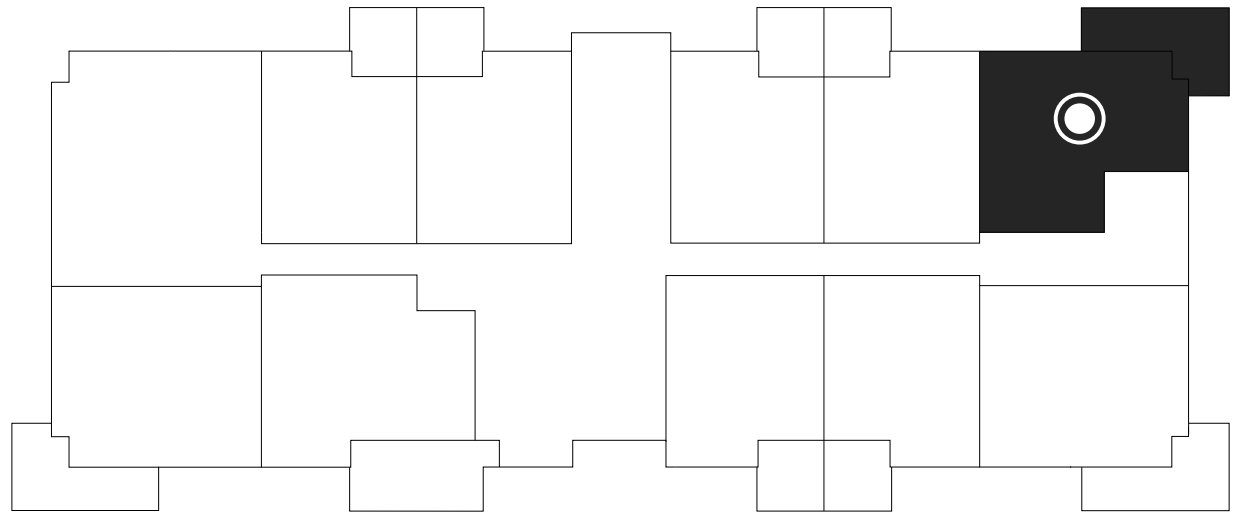

PLAN C

658 sq ft

6971, 6973 & 6975
North Island Highway

**NORTH
GROVE**
APARTMENTS

All suite measurements are preliminary based on current building concept and unit configurations and are subject to change.

PLAN C

**6971 North
Island Highway**

First Floor

110

First floor

**NORTH
GROVE**
APARTMENTS

PLAN C

**6973 North
Island Highway**

First Floor

110

First floor

**NORTH
GROVE**
APARTMENTS

PLAN C

**6975 North
Island Highway**

First Floor

110