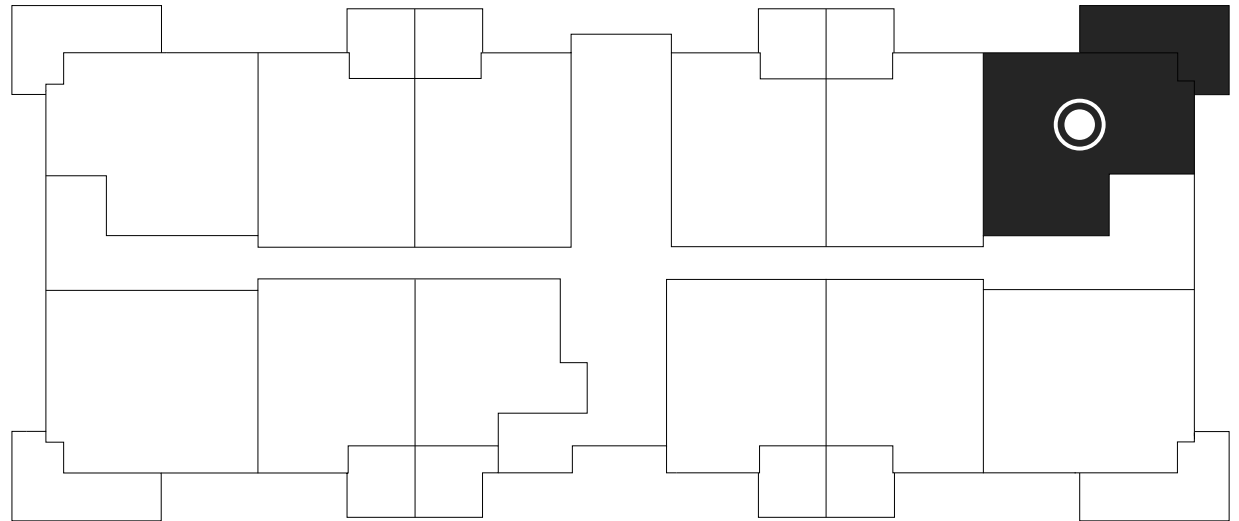

PLAN C

658 sq ft

6971, 6973 & 6975
North Island Highway

**NORTH
GROVE**
APARTMENTS

All suite measurements are preliminary based on current building concept and unit configurations and are subject to change.

PLAN C

**6971 North
Island Highway**

First Floor

110

First floor

**NORTH
GROVE**
APARTMENTS

PLAN C

**6973 North
Island Highway**

First Floor

110

First floor

**NORTH
GROVE**
APARTMENTS

PLAN C

**6975 North
Island Highway**

First Floor

110

First floor

**NORTH
GROVE**
APARTMENTS