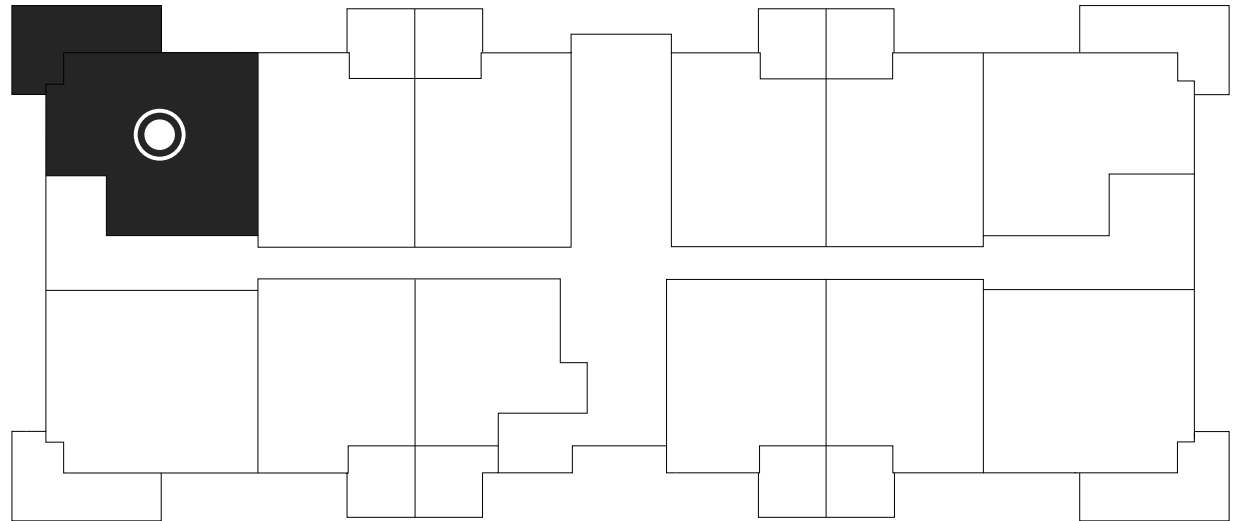

PLAN C1

695 sq ft

6971, 6973 & 6975
North Island Highway

**NORTH
GROVE**
APARTMENTS

All suite measurements are preliminary based on current building concept and unit configurations and are subject to change.

PLAN C1

**6971 North
Island Highway**

First Floor

104

First floor

**NORTH
GROVE**
APARTMENTS

PLAN C1

**6975 North
Island Highway**

First Floor

104

First floor

**NORTH
GROVE**
APARTMENTS