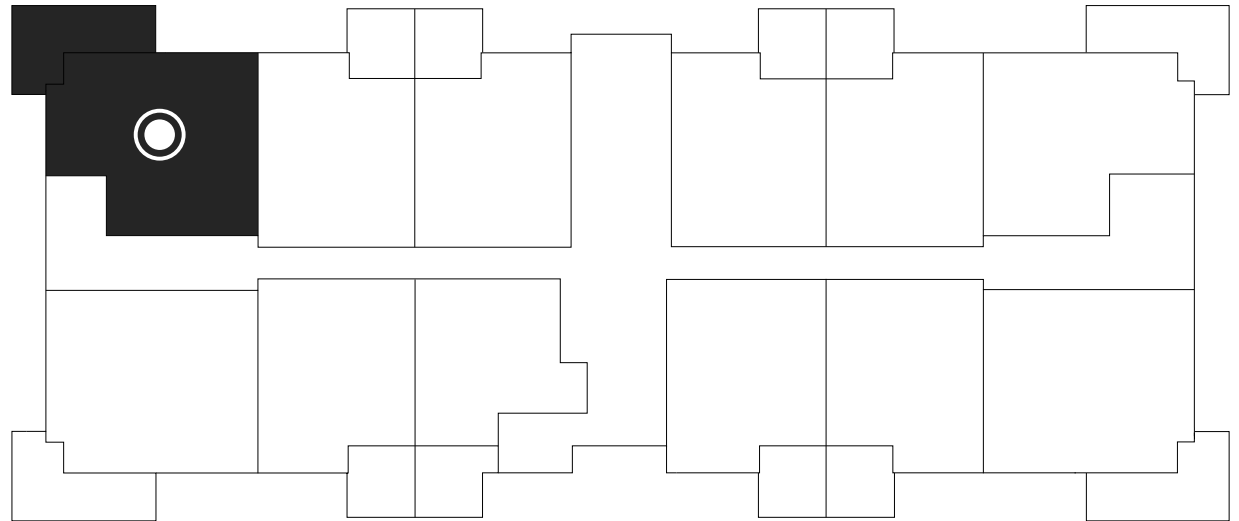

PLAN C1

695 sq ft

6971, 6973 & 6975
North Island Highway

**NORTH
GROVE**
APARTMENTS

All suite measurements are preliminary based on current building concept and unit configurations and are subject to change.

PLAN C1

**6971 North
Island Highway**

First Floor

104

First floor

**NORTH
GROVE**
APARTMENTS

PLAN C1

**6975 North
Island Highway**

First Floor

104

First floor

**NORTH
GROVE**
APARTMENTS