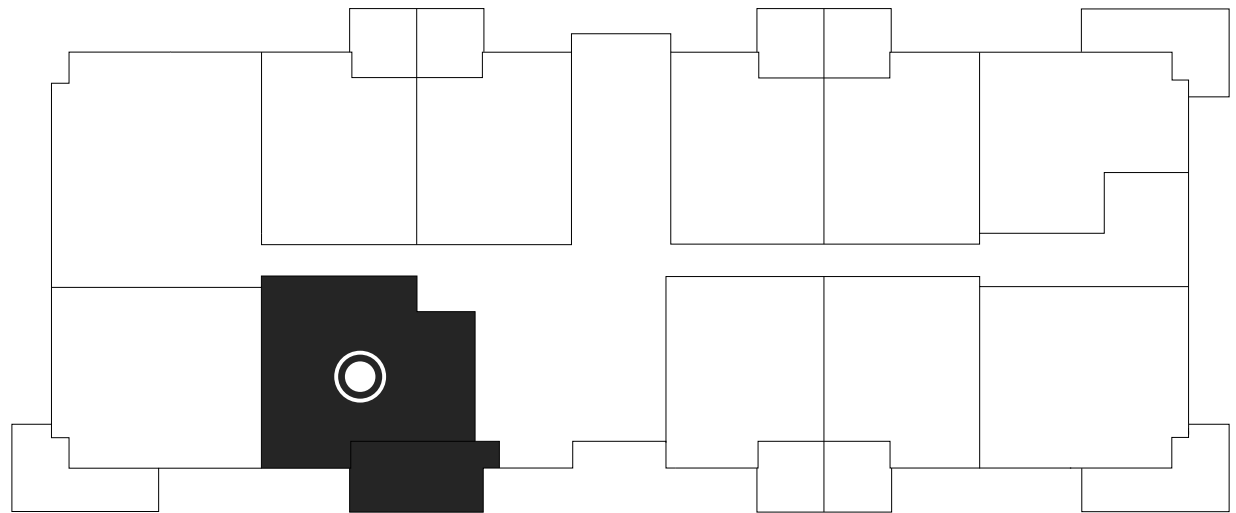

# PLAN C2

**741** sq ft

6971, 6973 & 6975  
North Island Highway

**NORTH  
GROVE**  
APARTMENTS

All suite measurements are preliminary based on current building concept and unit configurations and are subject to change.

# PLAN C2

**6973 North  
Island Highway**

First Floor

102

First floor

**NORTH  
GROVE**  
APARTMENTS