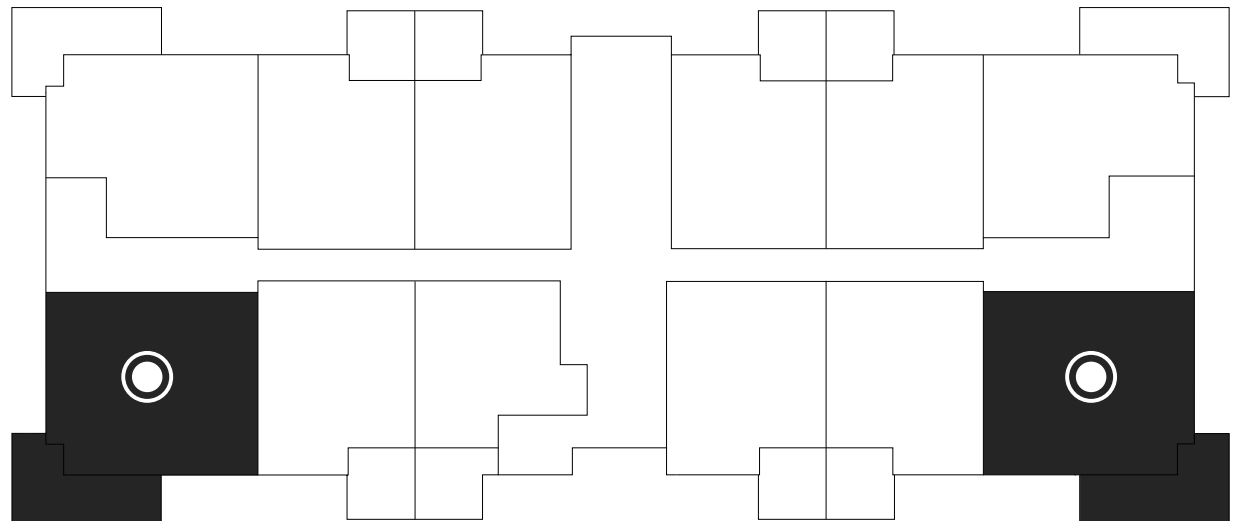

# PLAN E

**768 sq ft**

6971, 6973 & 6975  
North Island Highway

PATIO ON LEVEL 1 ONLY

**NORTH  
GROVE**  
APARTMENTS

All suite measurements are preliminary based on current building concept and unit configurations and are subject to change.

# PLAN E

**6971 North  
Island Highway**

First Floor

103, 111

First floor

**NORTH  
GROVE**  
APARTMENTS

# PLAN E

**6973 North  
Island Highway**

First Floor

103, 111

First floor

**NORTH  
GROVE**  
APARTMENTS