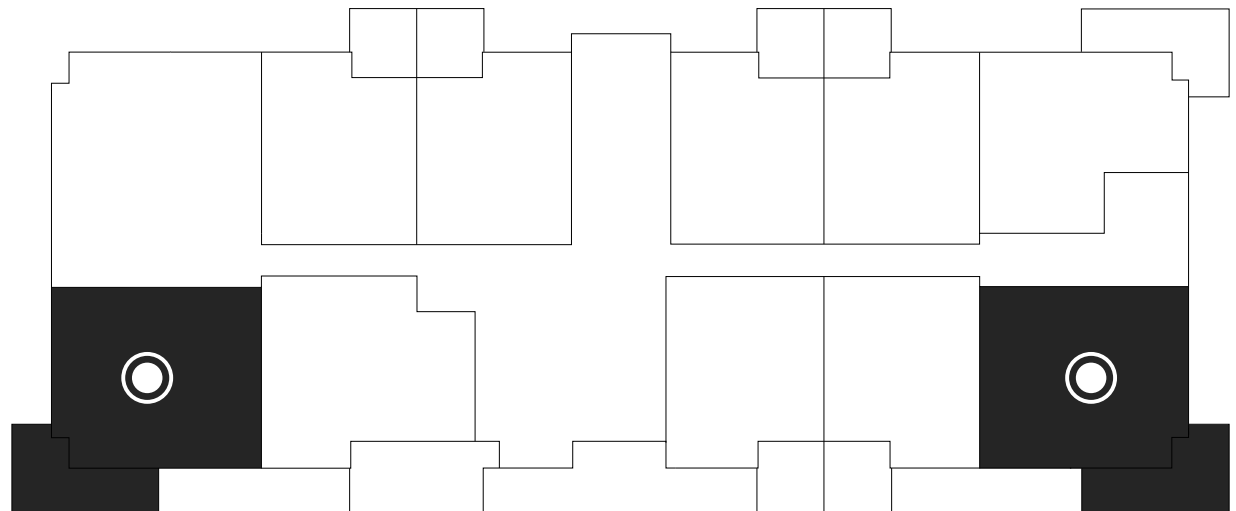

# PLAN E

**768 sq ft**

6971, 6973 & 6975  
North Island Highway

PATIO ON LEVEL 1 ONLY

**NORTH  
GROVE**  
APARTMENTS

All suite measurements are preliminary based on current building concept and unit configurations and are subject to change.

# PLAN E

**6971 North  
Island Highway**

First Floor

103, 111

First floor

**NORTH  
GROVE**  
APARTMENTS

# PLAN E

**6973 North  
Island Highway**

First Floor

103, 111

First floor

**NORTH  
GROVE**  
APARTMENTS