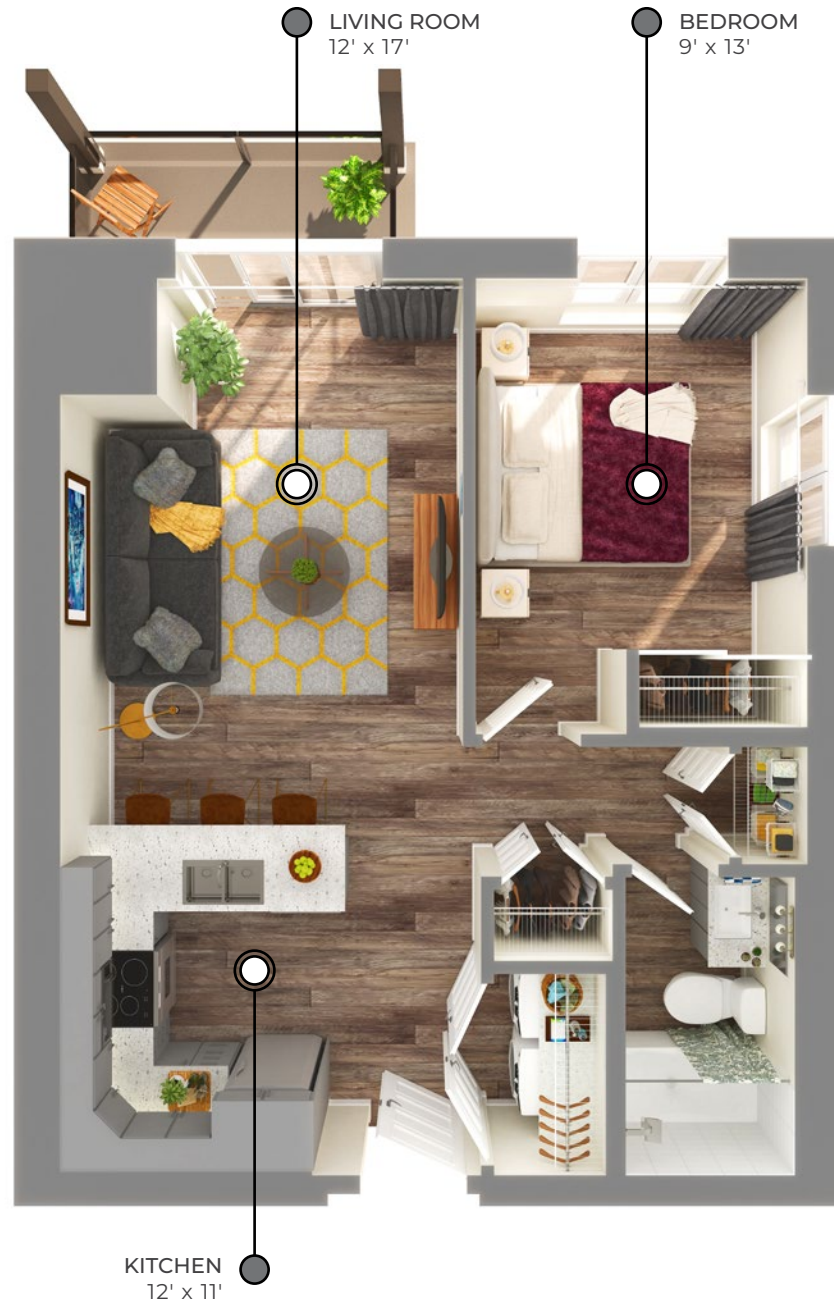

PELHAM JUNCTION APARTMENTS

300 South Pelham Road
Welland, ON, L3B 5N8

ARMSTRONG

675 sq ft

The illustrated floor plan uses finishes from our exclusive **Palette One** collection, which includes:

CABINETS:
FLAT PANEL

COUNTERS:
QUARTZ

FLOORING:
LUXURY
VINYL PLANK

Palette One finishes are on levels 1 & 3.

Please note, all floor plans and photos are provided for illustrative purposes only. **ALL MEASUREMENTS ARE APPROXIMATE.** Actual layouts may be different than shown and could vary in size and scale.

**PELHAM
JUNCTION**
APARTMENTS

300 South Pelham Road
Welland, ON, L3B 5N8

ARMSTRONG

675 sq ft

This suite is also available with finishes from our **Palette Two** collection, which includes:

CABINETS:
FLAT PANEL

COUNTERS:
QUARTZ

FLOORING:
LUXURY
VINYL PLANK

Palette Two finishes are on
levels 2 & 4.

Second Floor – Fourth Floor

Suites: 224, 324, 424

 Elevator  Stairwell