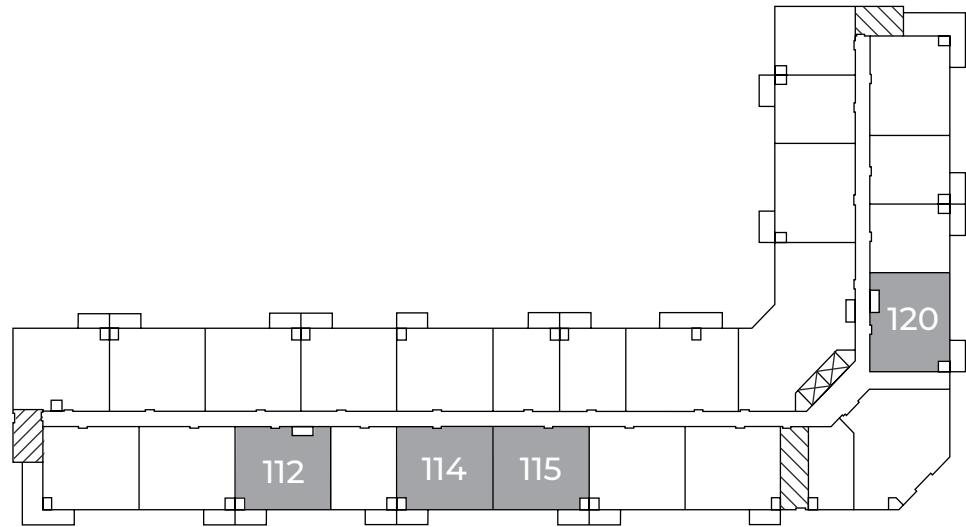

First Floor

Suites: 112, 114, 115, 120