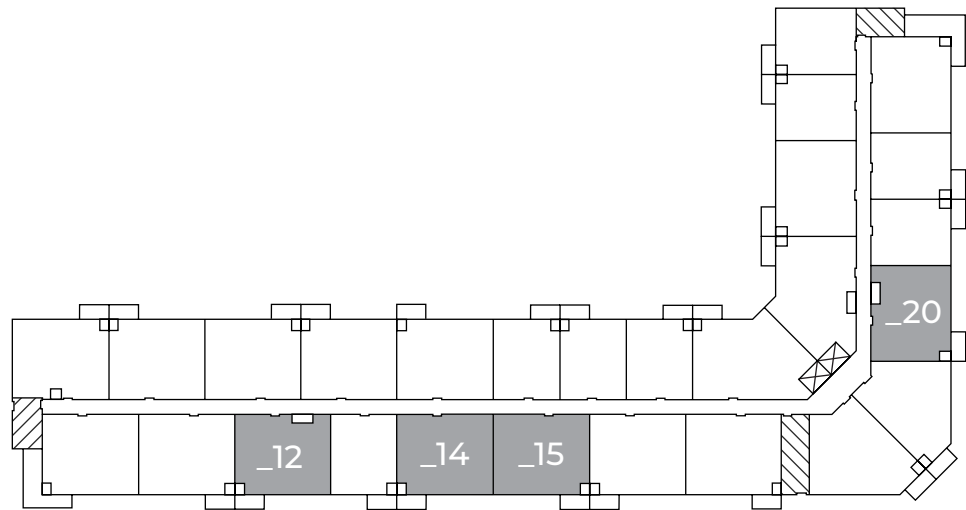

Second Floor - Fourth Floor

Suites: 212, 214, 215, 220, 312, 314, 315, 320, 412, 414, 415, 420