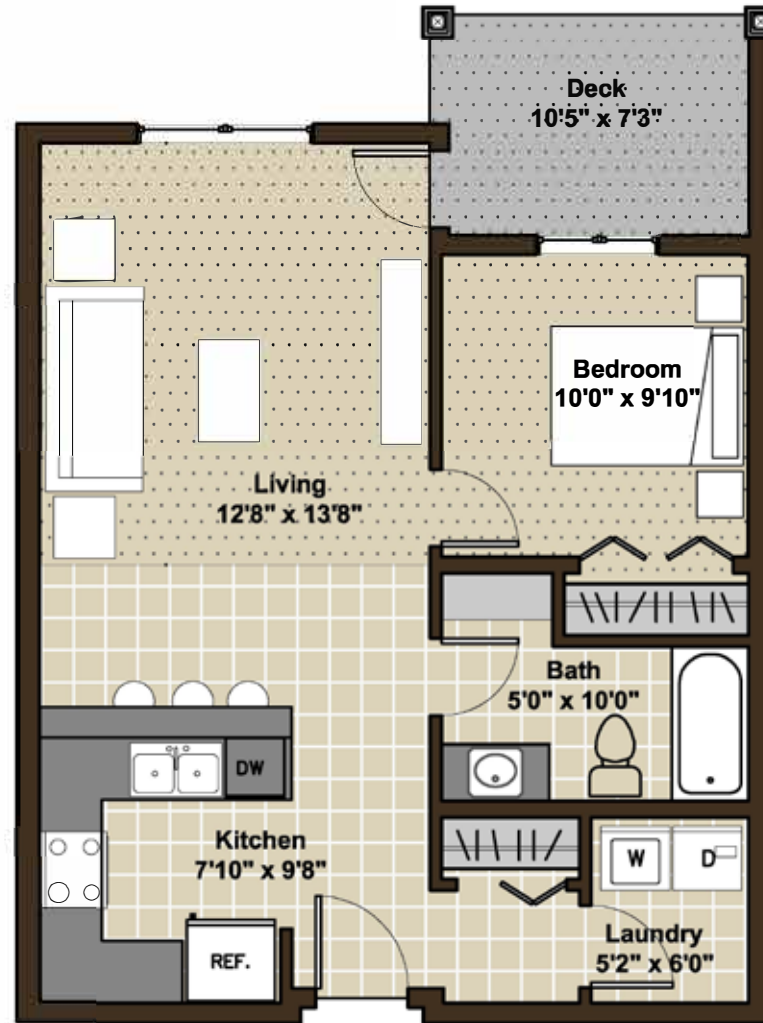

RIESLING 1

601 sq ft

16255, 16265 & 16275
51st St NW.

All suite measurements are preliminary based on current building concept and unit configurations and are subject to change.

RIESLING 1

16265 51st St NW.

First Floor

109

First floor

RIESLING 1

16255 51st St NW.

First Floor

108

Second Floor

208

Third Floor

308

Fourth Floor

408

First floor

Second floor

Third floor

Fourth floor