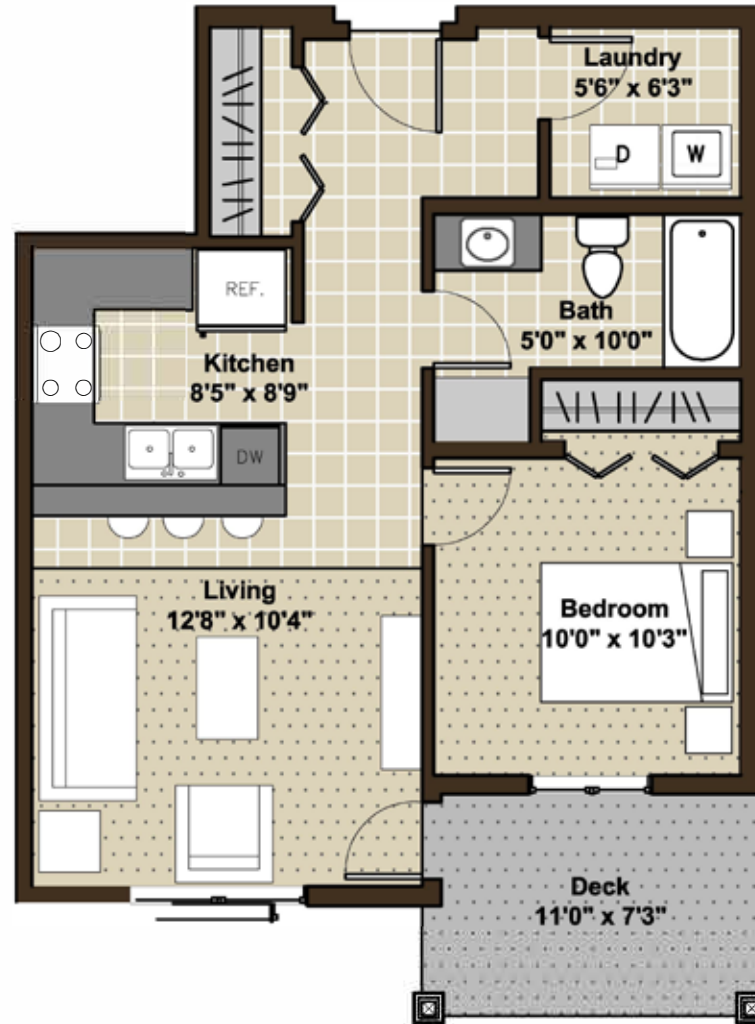

RIESLING 2

555 sq ft

16255, 16265 & 16275
51st St NW.

All suite measurements are preliminary based on current building concept and unit configurations and are subject to change.

RIESLING 2

16255 51st St NW.

First Floor

107

Second Floor

207

Third Floor

307

Fourth Floor

407

First floor

Second floor

Third floor

Fourth floor