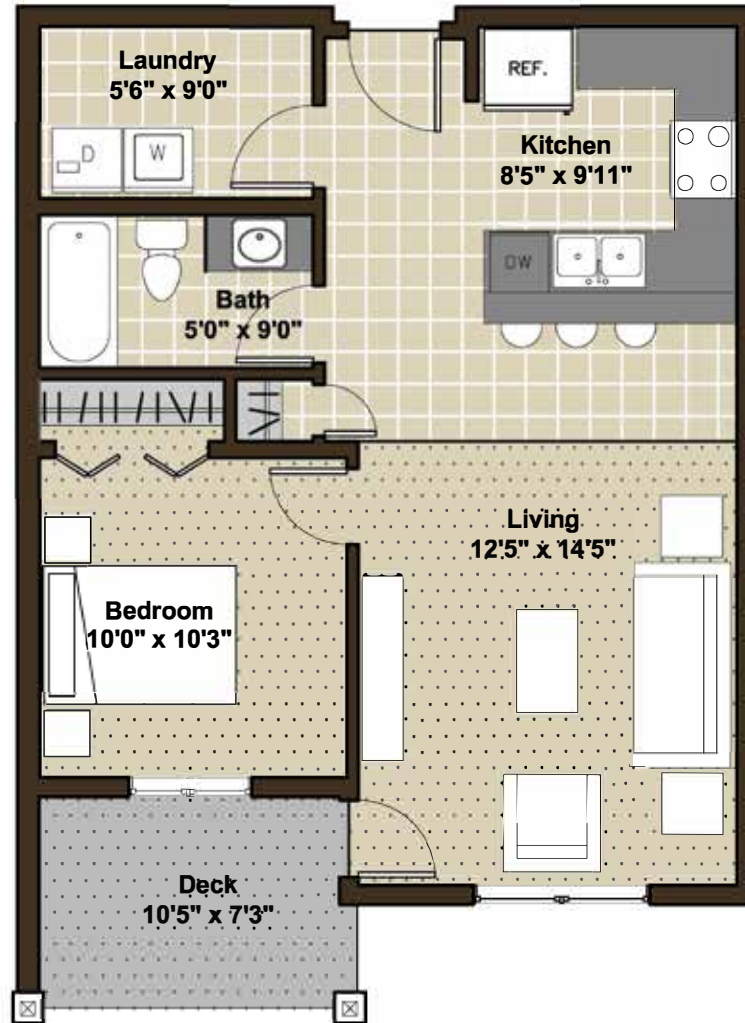

RIESLING 3

596 sq ft

16255, 16265 & 16275
51st St NW.

All suite measurements are preliminary based on current building concept and unit configurations and are subject to change.

RIESLING 3

16275 51st St NW.

First Floor

105

First floor

RIESLING 3

16255 51st St NW.

First Floor

105

First floor