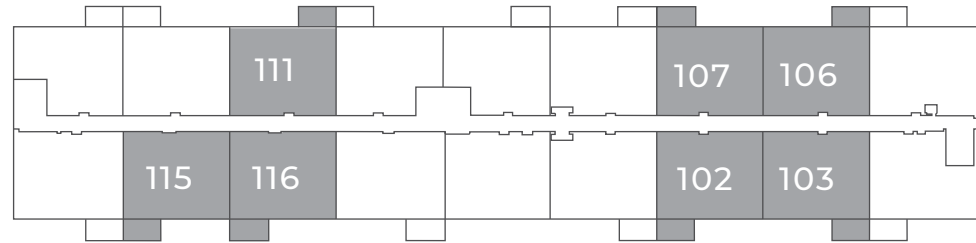

## FAIRPLAY

1007 sq ft

This suite is also available with finishes from our **Palette Two Collection** and includes:

CABINETRY:  
FLAT PANEL

COUNTERS:  
QUARTZ

FLOORING:  
LUXURY  
VINYL PLANK

Palette Two finishes are on levels 2 & 4.

### First Floor

Suites 102, 103, 106, 107, 111, 115, 116