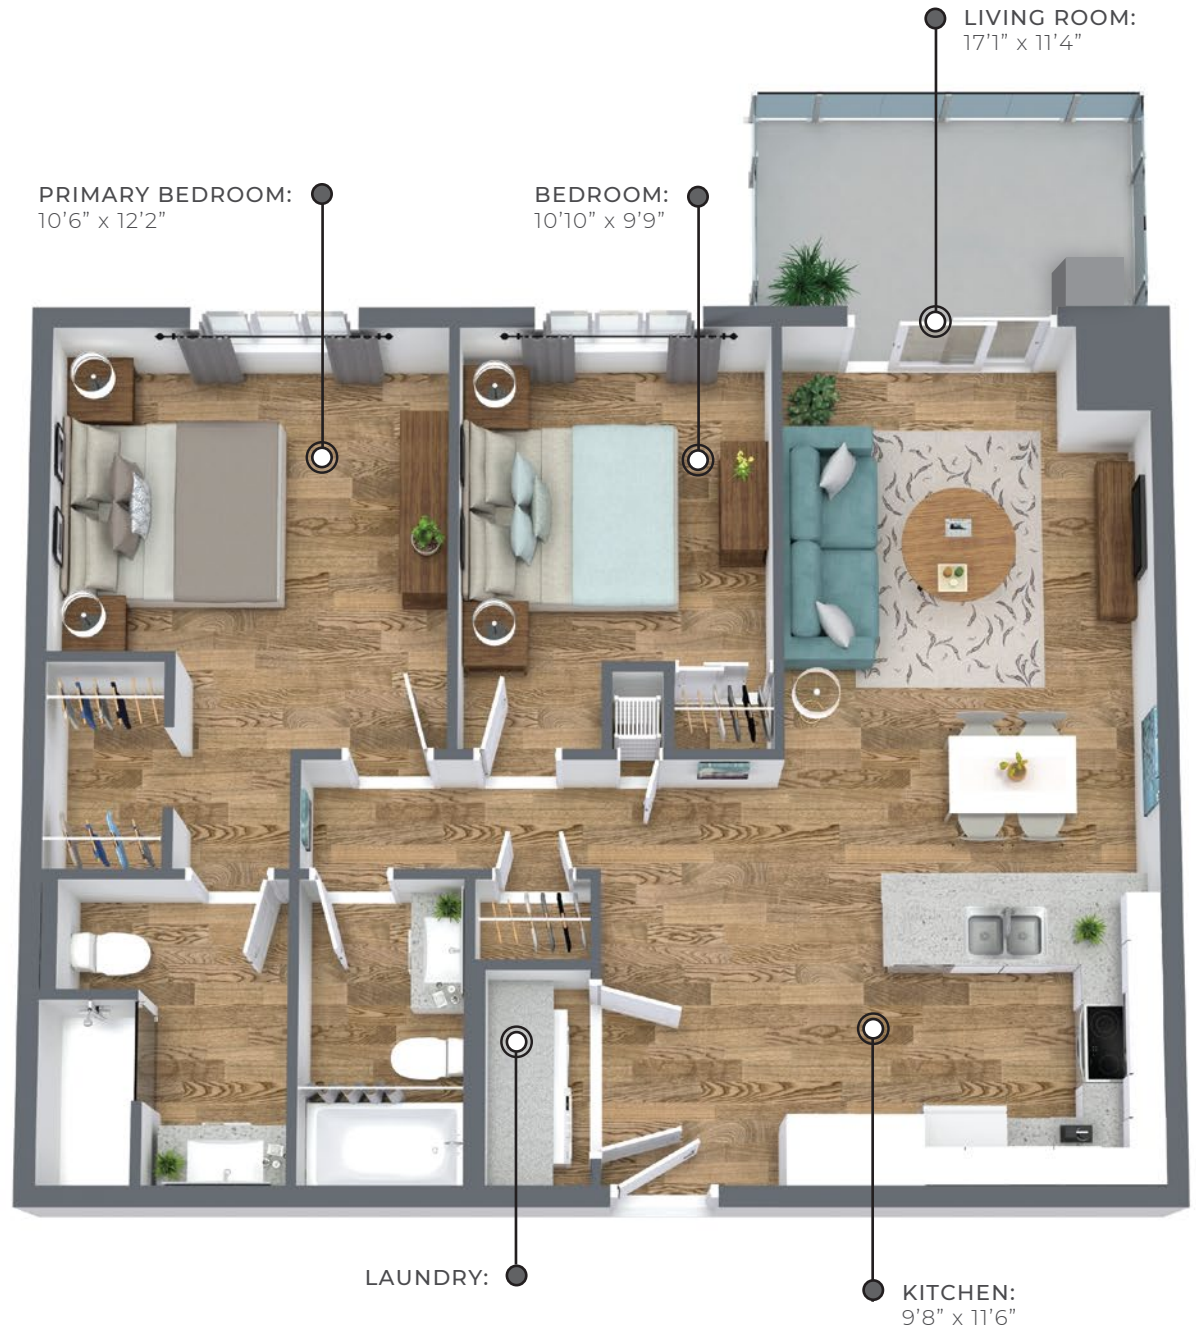

### 1007 sq ft

The floor plan illustrated here uses finishes from our exclusive **Palette One Collection** and includes:

CABINETS:  
FLAT PANEL

COUNTERS:  
QUARTZ

FLOORING:  
LUXURY  
VINYL PLANK

Palette One finishes are on  
levels 1 & 3.

All suite measurements are preliminary based on current building concept and unit configurations and are subject to change.  
[southfieldgreen.ca](http://southfieldgreen.ca)

## FAIRPLAY

1007 sq ft

This suite is also available with finishes from our **Palette Two Collection** and includes:

CABINETRY:  
FLAT PANEL

COUNTERS:  
QUARTZ

FLOORING:  
LUXURY  
VINYL PLANK

Palette Two finishes are on levels 2 & 4.