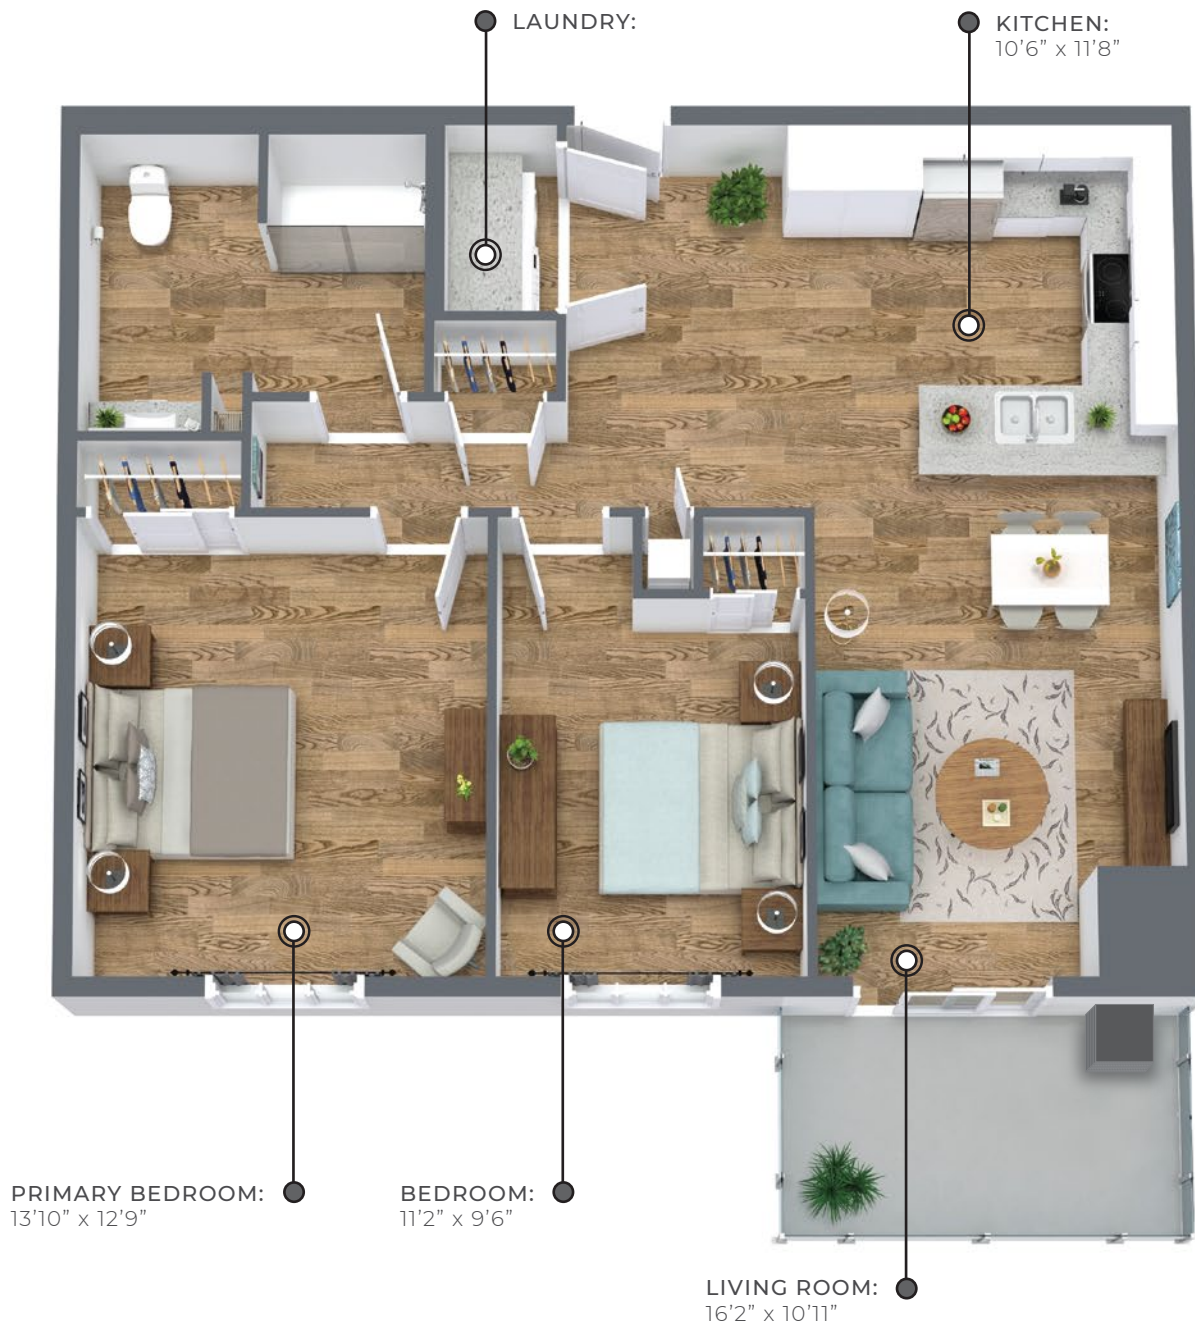

SOUTHFIELD GREEN APARTMENTS

1200 & 1250 Southfield Drive
Tecumseh, ON

LEAMINGTON

1007 sq ft

The floor plan illustrated here uses finishes from our exclusive **Palette One Collection** and includes:

CABINETS:
FLAT PANEL

COUNTERS:
QUARTZ

FLOORING:
LUXURY
VINYL PLANK

Palette One finishes are on
levels 1 & 3.

All suite measurements are preliminary based on current building concept and unit configurations and are subject to change.
southfieldgreen.ca

SOUTHFIELD GREEN APARTMENTS

1200 & 1250 Southfield Drive
Tecumseh, ON

LEAMINGTON

1007 sq ft

This suite is also available with finishes from our **Palette Two Collection** and includes:

CABINETS:
FLAT PANEL

COUNTERS:
QUARTZ

FLOORING:
LUXURY
VINYL PLANK

Palette Two finishes are on
levels 2 & 4.

First Floor Suites 112, 117

Second - Fourth Floor Suites 212, 217, 312, 317, 412, 417