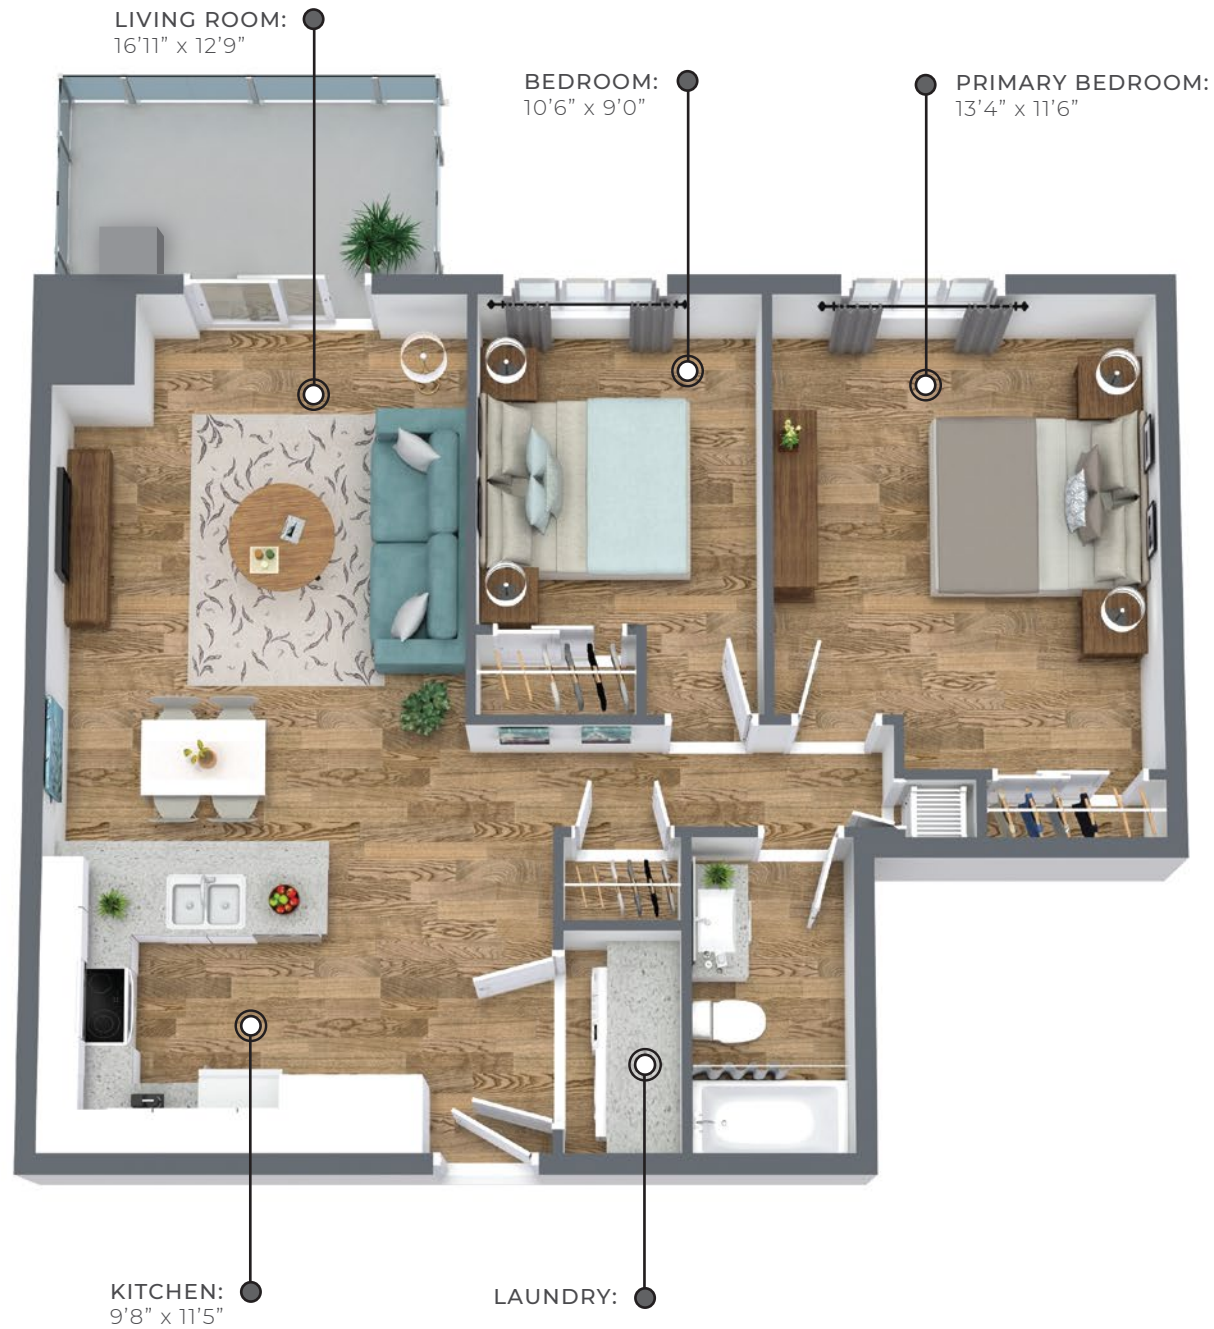

**CABINERY:**  
FLAT PANEL

**COUNTERS:**  
QUARTZ

**FLOORING:**  
LUXURY  
VINYL PLANK

**Palette One finishes are on levels 1 & 3.**

All suite measurements are preliminary based on current building concept and unit configurations and are subject to change.  
[southfieldgreen.ca](http://southfieldgreen.ca)

## MAIDSTONE

**930** sq ft

This suite is also available with finishes from our **Palette Two Collection** and includes:

**CABINETS:**  
FLAT PANEL

**COUNTERS:**  
QUARTZ

**FLOORING:**  
LUXURY  
VINYL PLANK

### First Floor

Suites 109, 110

### Second - Fourth Floor

Suites 209, 210, 309, 310, 409, 410