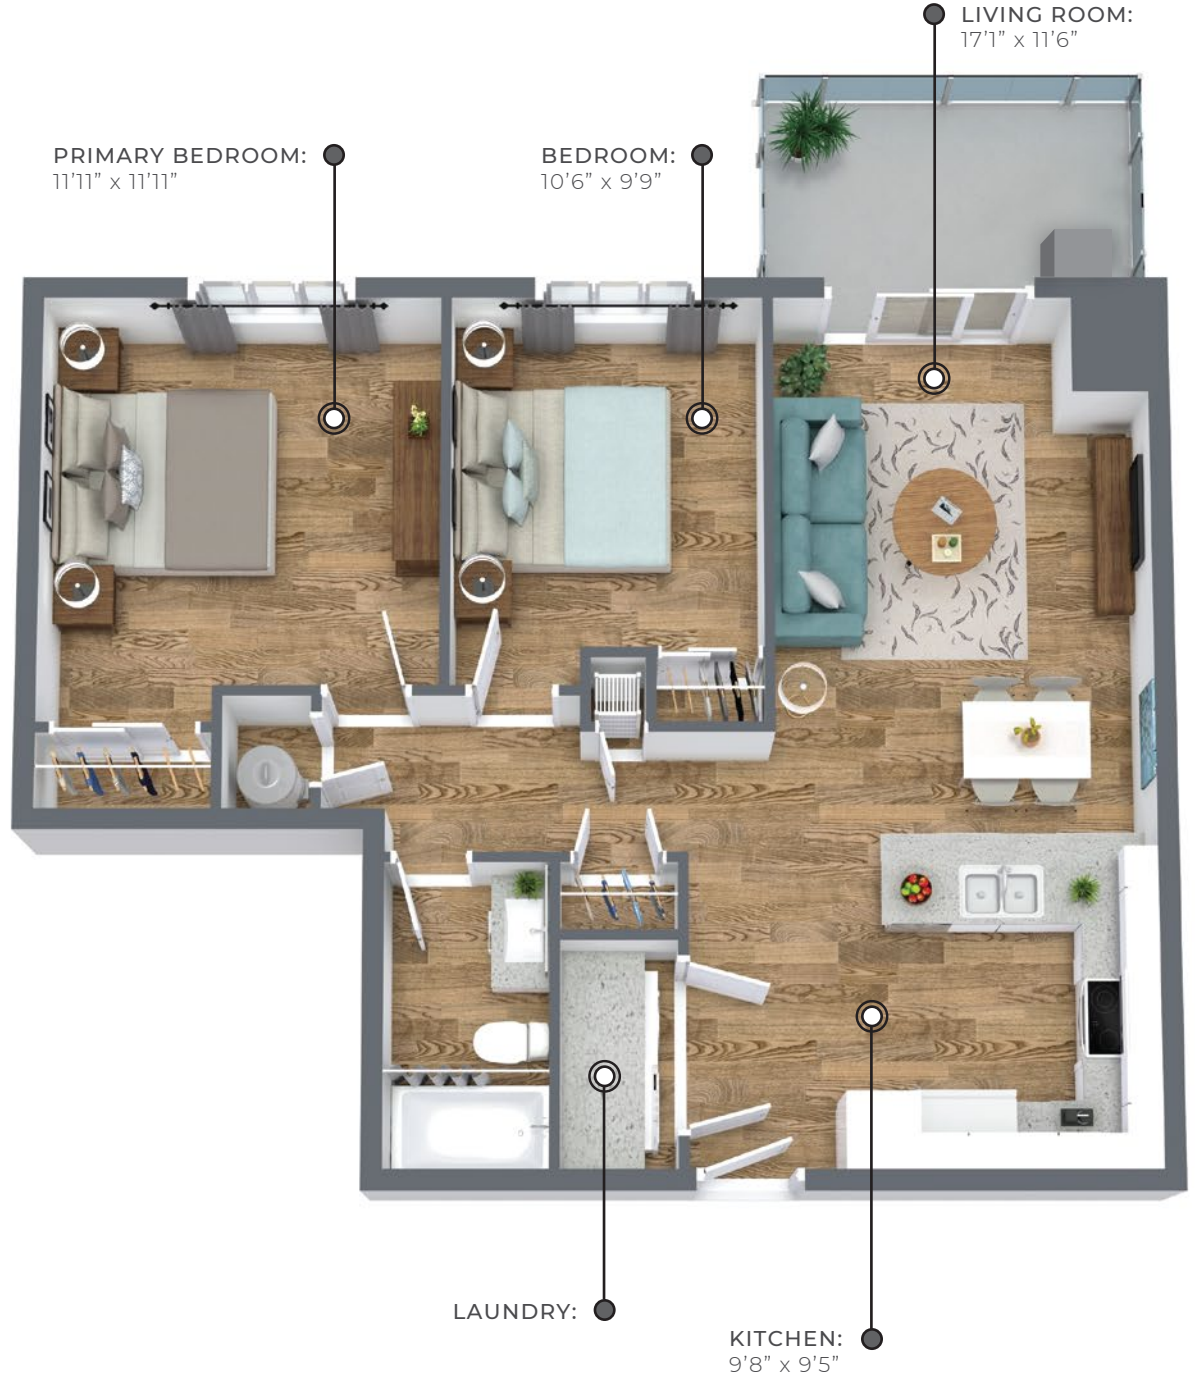

SOUTHFIELD GREEN
APARTMENTS

1200 & 1250 Southfield Drive
Tecumseh, ON

PAQUETTE CORNERS

911 sq ft

The floor plan illustrated here uses finishes from our exclusive **Palette One Collection** and includes:

CABINERY:
FLAT PANEL

COUNTERS:
QUARTZ

FLOORING:
LUXURY
VINYL PLANK

Palette One finishes are on levels 1 & 3.

All suite measurements are preliminary based on current building concept and unit configurations and are subject to change.
southfieldgreen.ca

SOUTHFIELD GREEN APARTMENTS

1200 & 1250 Southfield Drive
Tecumseh, ON

PAQUETTE CORNERS

911 sq ft

This suite is also available with finishes from our **Palette Two Collection** and includes:

CABINETY:
FLAT PANEL

COUNTERS:
QUARTZ

FLOORING:
LUXURY
VINYL PLANK

Palette Two finishes are on
levels 2 & 4.

First Floor

Suites 104, 113

Second - Fourth Floor

Suites 204, 213, 304, 313, 404, 413