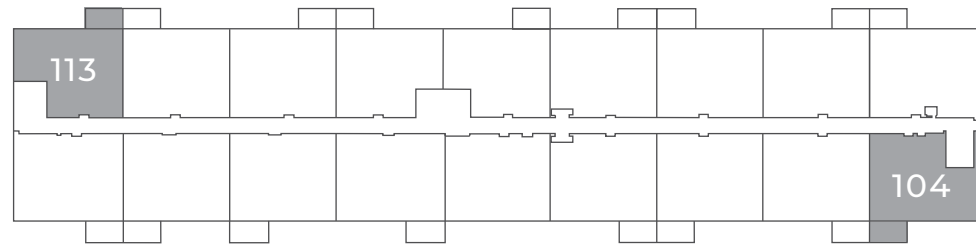

SOUTHFIELD GREEN APARTMENTS

1200 & 1250 Southfield Drive
Tecumseh, ON

PAQUETTE CORNERS

911 sq ft

This suite is also available with finishes from our **Palette Two Collection** and includes:

CABINETY:
FLAT PANEL

COUNTERS:
QUARTZ

FLOORING:
LUXURY
VINYL PLANK

Palette Two finishes are on
levels 2 & 4.

First Floor

Suites 104, 113

Second - Fourth Floor

Suites 204, 213, 304, 313, 404, 413