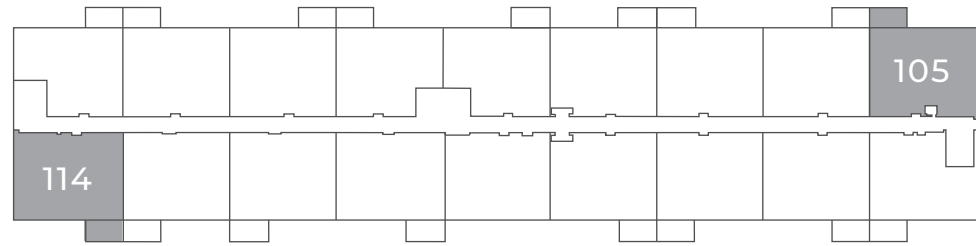

SOUTHFIELD GREEN APARTMENTS

1200 & 1250 Southfield Drive
Tecumseh, ON

ST. CLAIR

1015 sq ft

This suite is also available with finishes from our **Palette Two Collection** and includes:

CABINETS:
FLAT PANEL

COUNTERS:
QUARTZ

FLOORING:
LUXURY
VINYL PLANK

Palette Two finishes are on
levels 2 & 4.

First Floor

Suites 105, 114

Second - Fourth Floor

Suites 205, 214, 305, 314, 405, 414