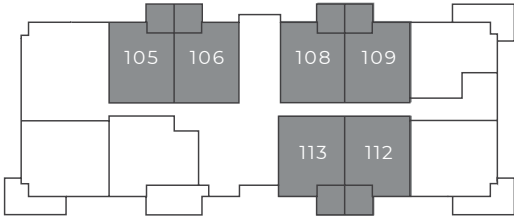

# RIPPLE

1 BEDROOM | 1 BATHROOM

572 sq. ft.

---

6971 ISLAND HIGHWAY NORTH

Floor One

Floors Two-Four

---

6973 ISLAND HIGHWAY NORTH

Floor One

Floors Two-Four

---

6975 ISLAND HIGHWAY NORTH

Floor One

Floors Two-Four