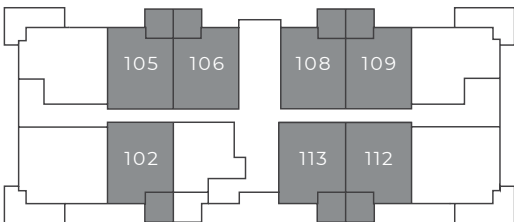

# RIPPLE

1 BEDROOM | 1 BATHROOM

572 sq. ft.

---

6971 ISLAND HIGHWAY NORTH

Floor One

Floors Two-Four

---

6973 ISLAND HIGHWAY NORTH

Floor One

Floors Two-Four

---

6975 ISLAND HIGHWAY NORTH

Floor One

Floors Two-Four