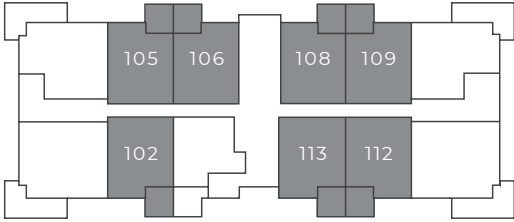

# RIPPLE

1 BEDROOM | 1 BATHROOM

572 sq. ft.

---

6971 ISLAND HIGHWAY NORTH

Floor One

Floors Two-Four

---

6973 ISLAND HIGHWAY NORTH

Floor One

Floors Two-Four

---

6975 ISLAND HIGHWAY NORTH

Floor One

Floors Two-Four