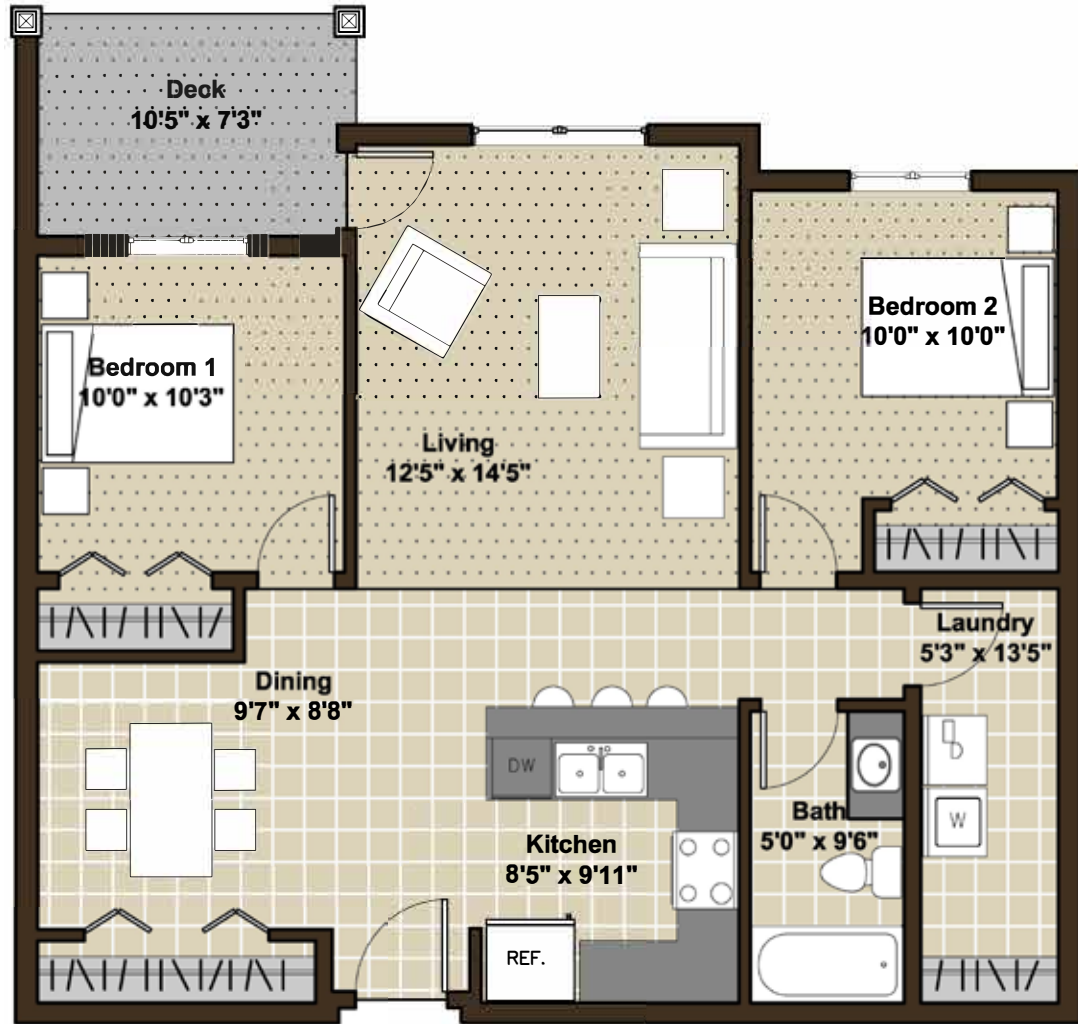

SHIRAZ

869 sq ft

16255, 16265 & 16275
51st St NW.

All suite measurements are preliminary based on current building concept and unit configurations and are subject to change.

SHIRAZ

16275 51st St NW.

First Floor

103, 104, 108,
109, 110

Second Floor

203, 204, 206,
208, 209, 210

Third Floor

303, 304, 306,
308, 309, 310

Fourth Floor

403, 404, 406,
408, 409, 410

First floor

Second floor

Third floor

Fourth floor

SHIRAZ

16265 51st St NW.

First Floor

103, 104, 105, 106,
108, 111, 112, 113, 114

Second Floor

Third floor

Fourth floor