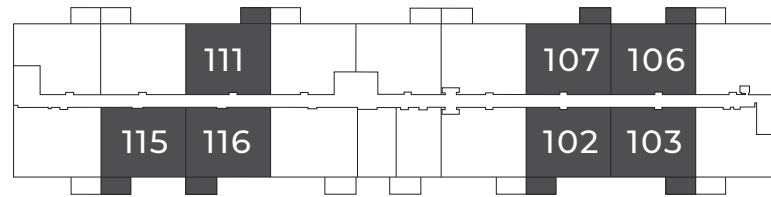

SOUTHFIELD GREEN APARTMENTS

1200 & 1250 Southfield Drive
Tecumseh, ON

FAIRPLAY

1007 sq ft

The floor plan illustrated here uses finishes from our exclusive **Palette One Collection** and includes:

CABINETS:
FLAT PANEL

COUNTERS:
QUARTZ

FLOORING:
LUXURY
VINYL PLANK

Palette One finishes are on
levels 1 & 3.

All suite measurements are preliminary based on current building concept and unit configurations and are subject to change.
southfieldgreen.ca

SOUTHFIELD GREEN APARTMENTS

1200 & 1250 Southfield Drive
Tecumseh, ON

FAIRPLAY

1007 sq ft

This suite is also available with finishes from our **Palette Two Collection** and includes:

CABINETRY:
FLAT PANEL

COUNTERS:
QUARTZ

FLOORING:
LUXURY
VINYL PLANK

Palette Two finishes are on levels 2 & 4.

First Floor

Suites 102, 103, 106, 107, 111, 115, 116

Second Floor - Fourth Floor

Suites 202, 203, 206, 207, 211, 215, 216, 302, 303, 306, 307, 311, 315, 316, 402, 403, 406, 407, 411, 415, 416