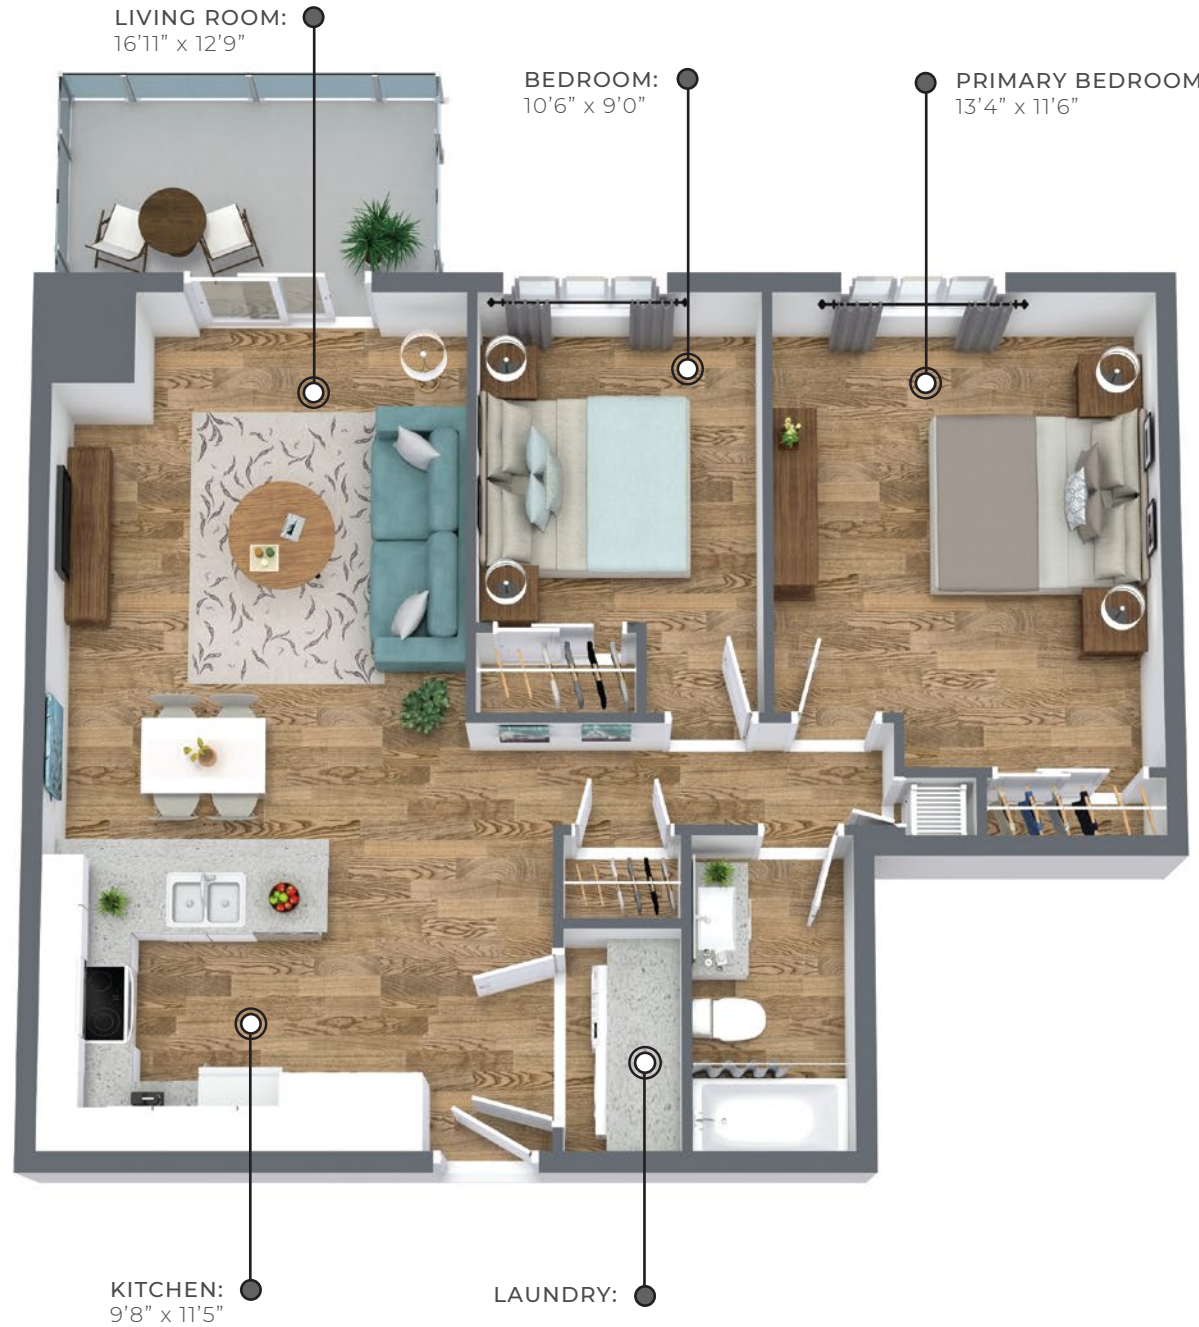

SOUTHFIELD GREEN APARTMENTS

1200 & 1250 Southfield Drive
Tecumseh, ON

MAIDSTONE

930 sq ft

The floor plan illustrated here uses finishes from our exclusive **Palette One Collection** and includes:

CABINETS:
FLAT PANEL

COUNTERS:
QUARTZ

FLOORING:
LUXURY
VINYL PLANK

Palette One finishes are on
levels 1 & 3.

All suite measurements are preliminary based on current building concept and unit configurations and are subject to change.
southfieldgreen.ca

SOUTHFIELD GREEN APARTMENTS

1200 & 1250 Southfield Drive
Tecumseh, ON

MAIDSTONE

930 sq ft

This suite is also available with finishes from our **Palette Two Collection** and includes:

CABINETY:
FLAT PANEL

COUNTERS:
QUARTZ

FLOORING:
LUXURY
VINYL PLANK

Palette Two finishes are on
levels 2 & 4.

First Floor

Suites 109, 110

Second Floor - Fourth Floor

Suites 209, 210, 309, 310, 409, 410