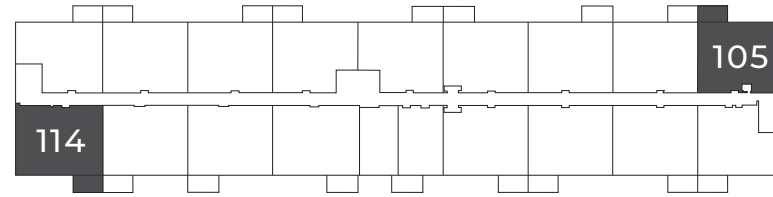

First Floor

Suites 105, 114