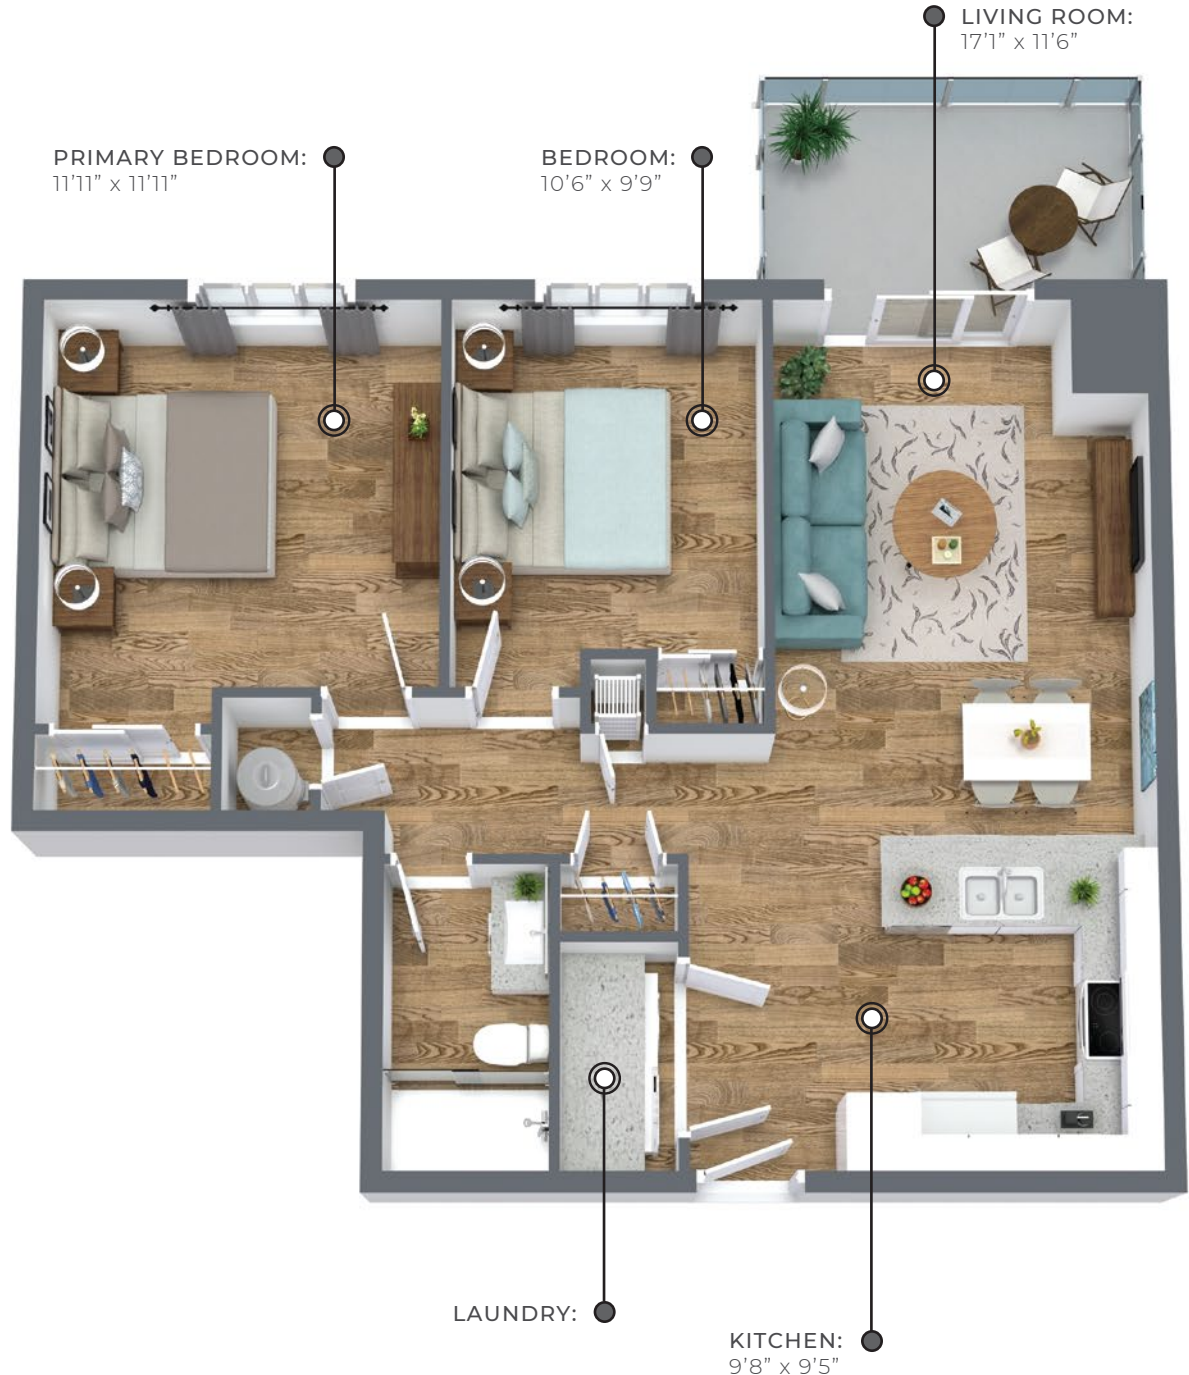

SOUTHFIELD GREEN APARTMENTS

1200 & 1250 Southfield Drive
Tecumseh, ON

PAQUETTE CORNERS

911 sq ft

The floor plan illustrated here uses finishes from our exclusive **Palette One Collection** and includes:

CABINETY:
FLAT PANEL

COUNTERS:
QUARTZ

FLOORING:
LUXURY
VINYL PLANK

Palette One finishes are on levels 1 & 3.

All suite measurements are preliminary based on current building concept and unit configurations and are subject to change.
southfieldgreen.ca

SOUTHFIELD GREEN APARTMENTS

1200 & 1250 Southfield Drive
Tecumseh, ON

PAQUETTE CORNERS

911 sq ft

This suite is also available with finishes from our **Palette Two Collection** and includes:

CABINETY:
FLAT PANEL

COUNTERS:
QUARTZ

FLOORING:
LUXURY
VINYL PLANK

Palette Two finishes are on
levels 2 & 4.

First Floor

Suites 104, 113

Second Floor - Fourth Floor

Suites 204, 213, 304, 313, 404, 413