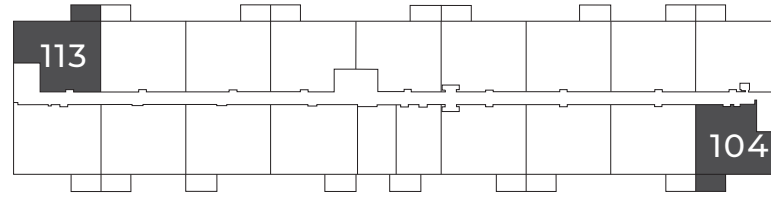

SOUTHFIELD GREEN APARTMENTS

1200 & 1250 Southfield Drive
Tecumseh, ON

PAQUETTE CORNERS

911 sq ft

This suite is also available with finishes from our **Palette Two Collection** and includes:

CABINETY:
FLAT PANEL

COUNTERS:
QUARTZ

FLOORING:
LUXURY
VINYL PLANK

Palette Two finishes are on
levels 2 & 4.

First Floor

Suites 104, 113

Second Floor - Fourth Floor

Suites 204, 213, 304, 313, 404, 413