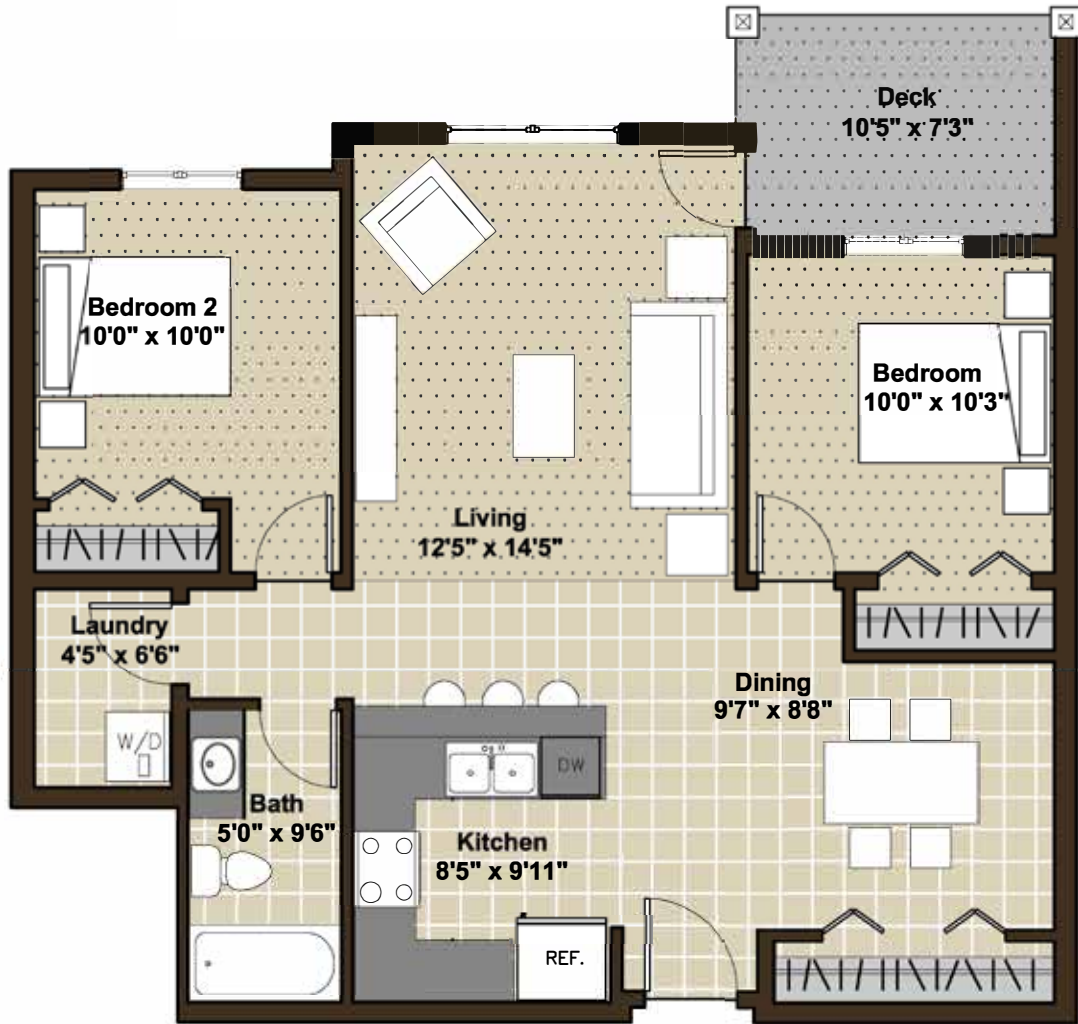

SYRAH

869 sq ft

16255, 16265 & 16275
51st St NW.

All suite measurements are preliminary based on current building concept and unit configurations and are subject to change.

SYRAH

16275 51st St NW.

First Floor

106

First floor