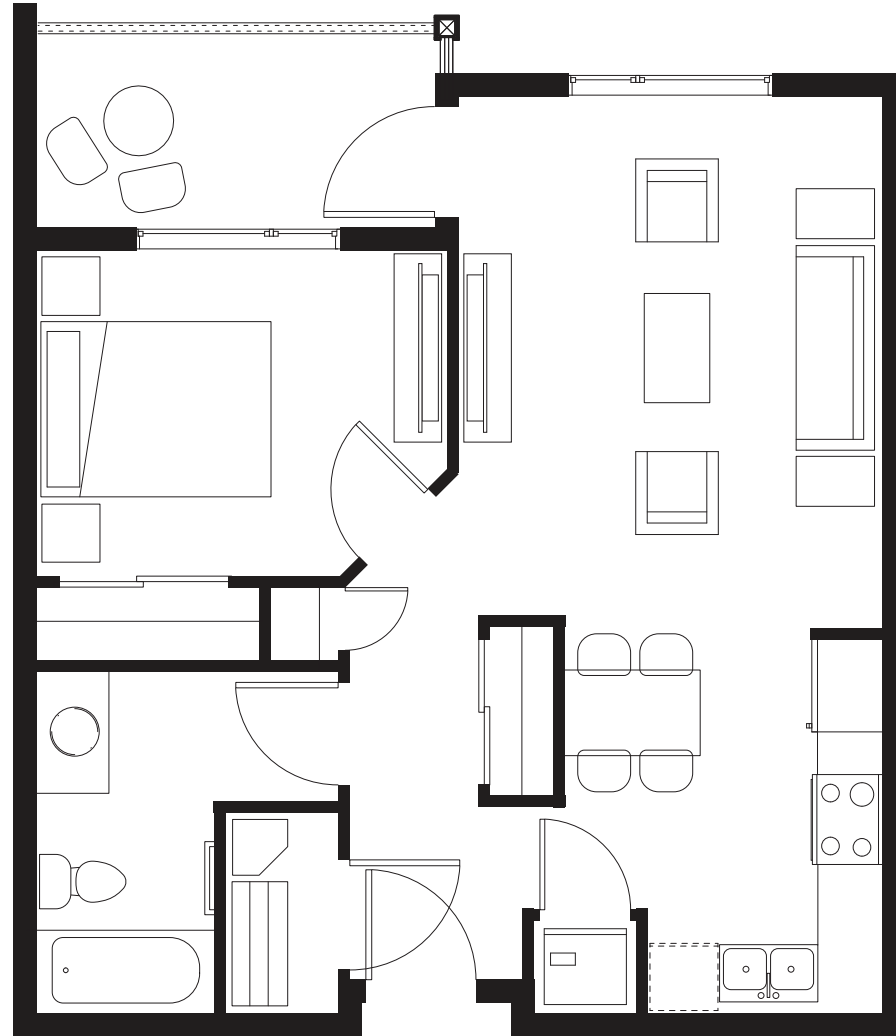

VERANO

678 sq ft

2390 McPhillips St.

Suites 114, 116, 211,
214, 216, 311, 314,
316, 411, 414, 416

LADY
JOYCE
APARTMENTS

First floor

Second floor

Third floor

Fourth floor

All suite measurements are preliminary based on current building concept and unit configurations and are subject to change.