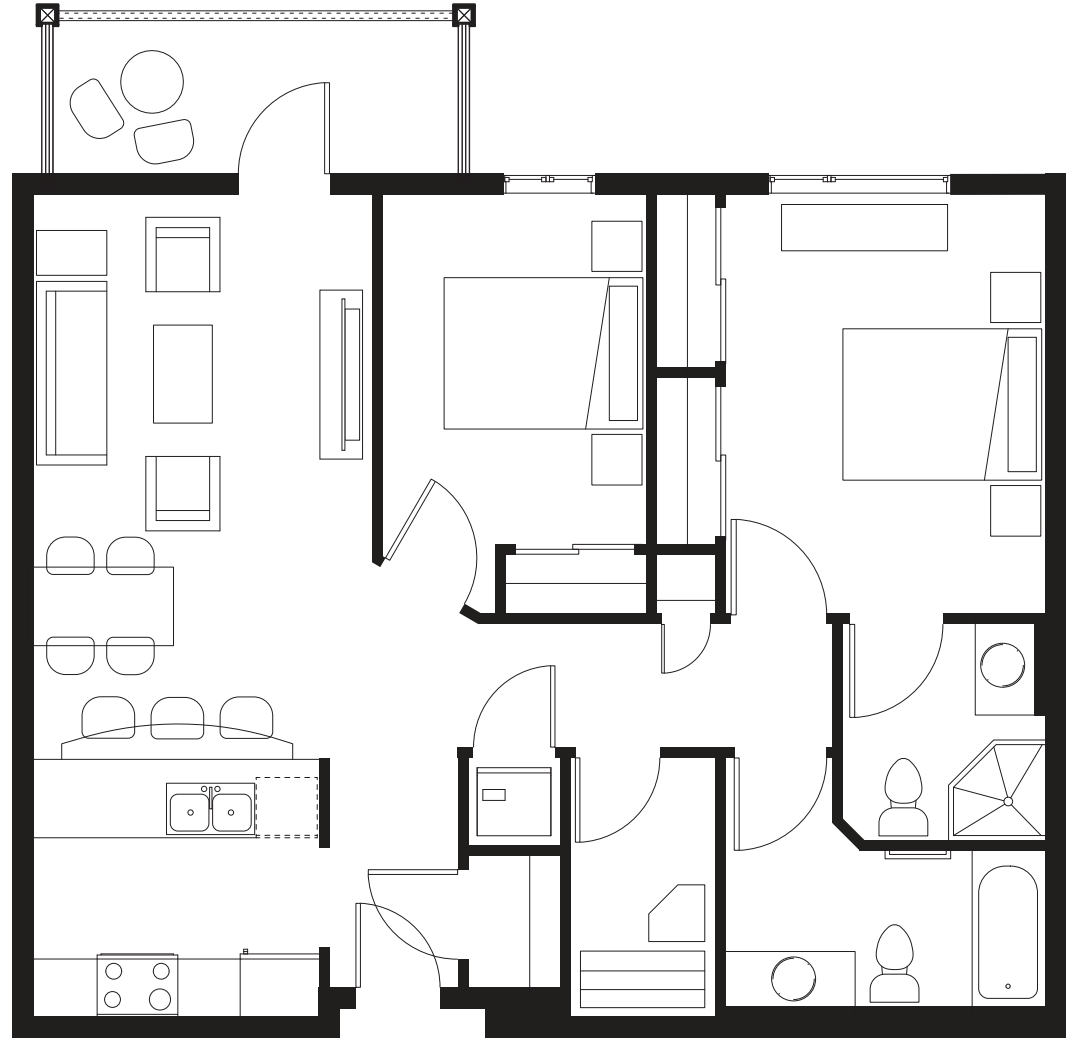

ENCLAVE

947 sq ft

2390 McPhillips St.

Suites 129, 130, 229,
230, 329, 330,
429, 430

LADY
JOYCE
APARTMENTS

First floor

Second floor

Third floor

Fourth floor

All suite measurements are preliminary based on current building concept and unit configurations and are subject to change.