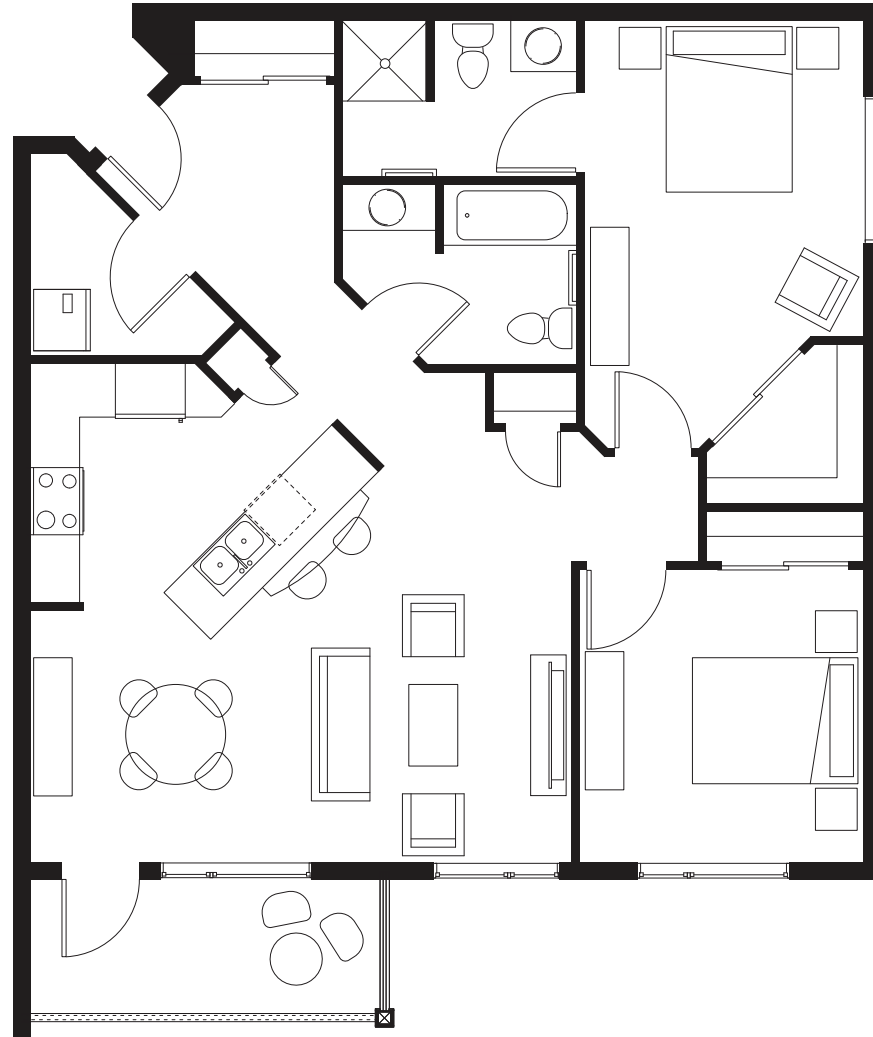

ESCALADE

1108 sq ft

2390 McPhillips St.

Suites 108, 122, 208,
222, 308, 322,
408, 422

LADY
JOYCE
APARTMENTS

First floor

Second floor

Third floor

Fourth floor

All suite measurements are preliminary based on current building concept and unit configurations and are subject to change.