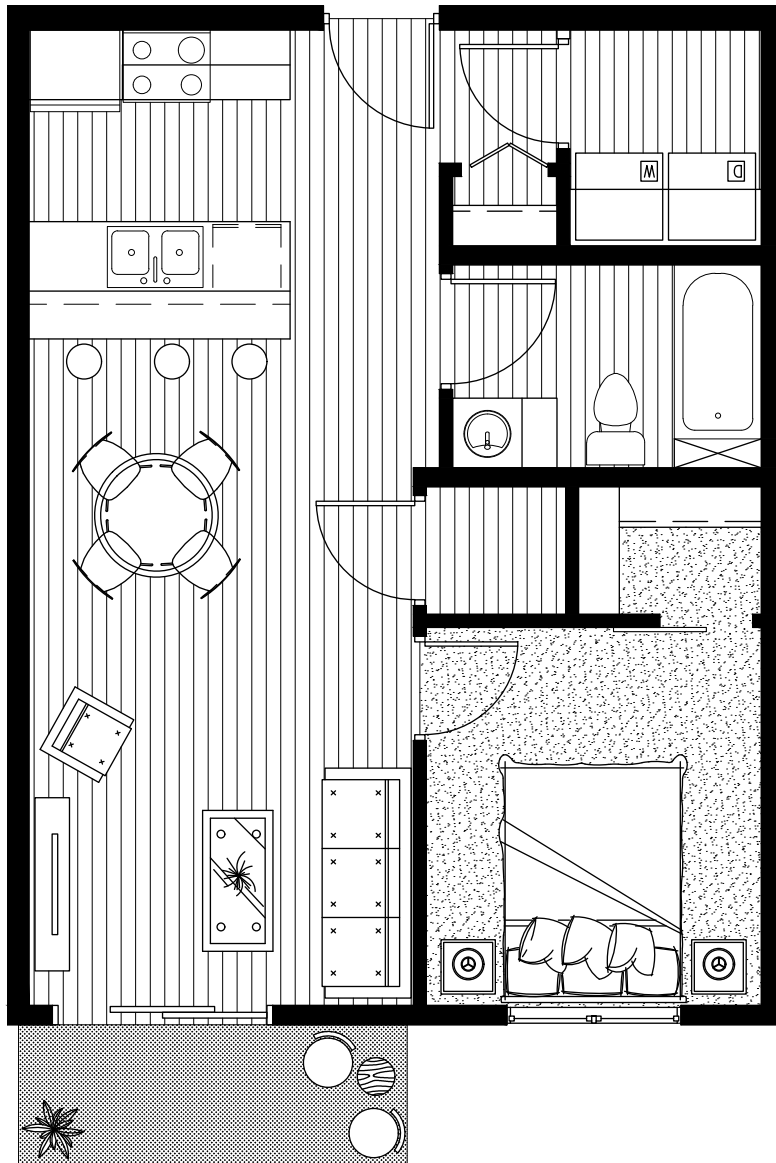

Waterford Village

90 Waterford Green Common & 10 Highwater Path

Display Suite located at 90 Waterford Green Common

Suite Type A1:

1 Bedroom - 1 Bathroom

591 SQ FT

Kitchen: 8'10" x 8'5"

Living/Dining: 19' x 11'

Master: 10'10" x 9'7"

Balcony: 11' x 4'