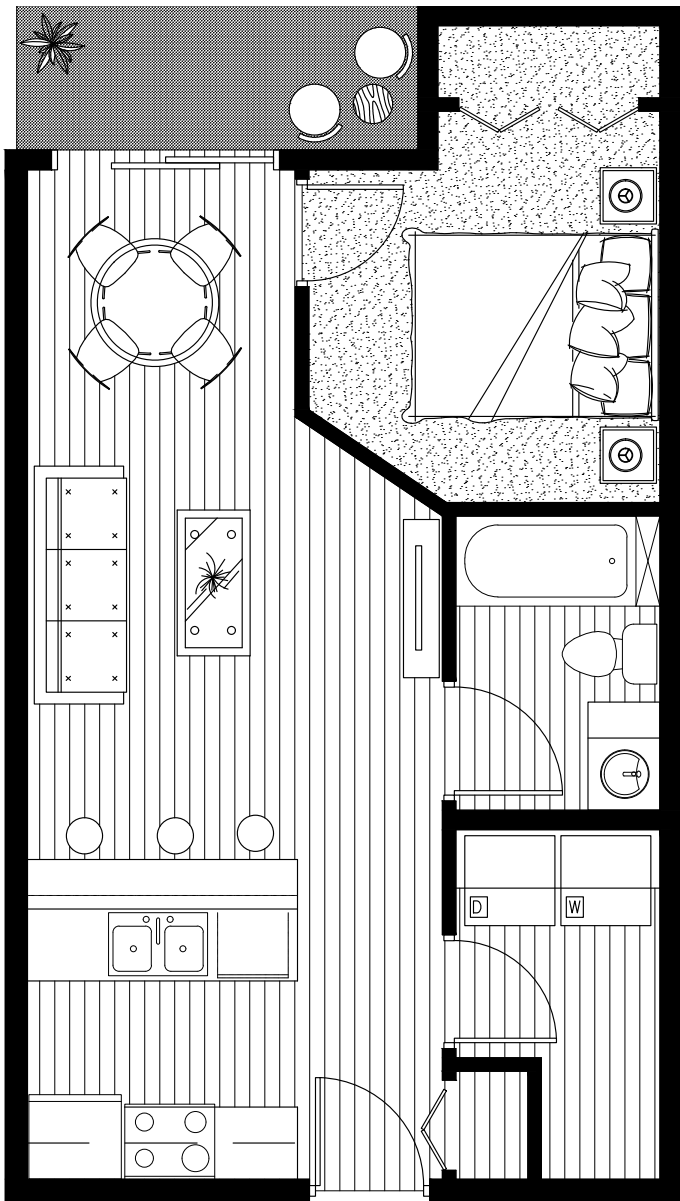

# Waterford Village

90 Waterford Green Common & 10 Highwater Path

*Display Suite located at 90 Waterford Green Common*

## Suite Type A:

1 Bedroom - 1 Bathroom

517 SQ FT

**Kitchen:** 8'10" x 7'11"

**Living/Dining:** 19' x 11'6"

**Master:** 10'10" x 9'9"

**Balcony:** 11' x 4'