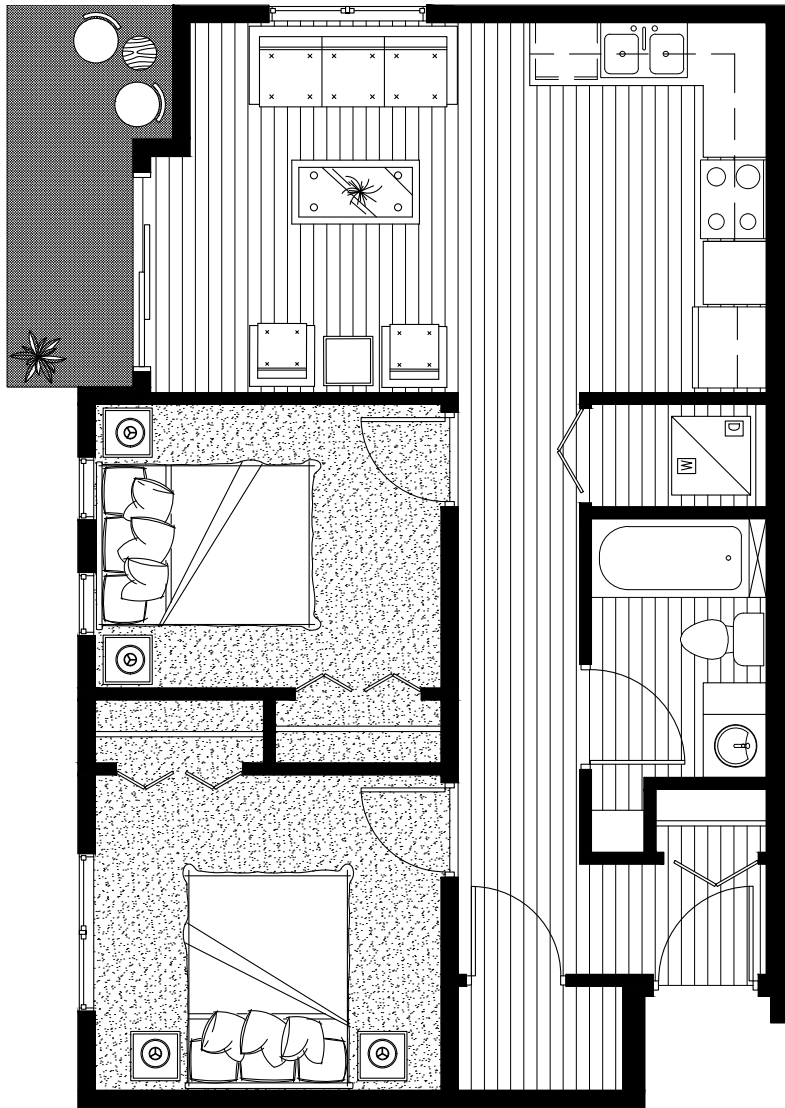

# Waterford Village

90 Waterford Green Common & 10 Highwater Path

*Display Suite located at 90 Waterford Green Common*

## **Suite Type B1:**

2 Bedroom - 1 Bathroom

679 SQ FT

**Kitchen:** 11'8" x 7'6"

**Living/Dining:** 10'9" x 11'8"

**Master:** 10'11" x 10'

**Bedroom 1:** 9' x 9'

**Balcony:** 11'8" x 4'