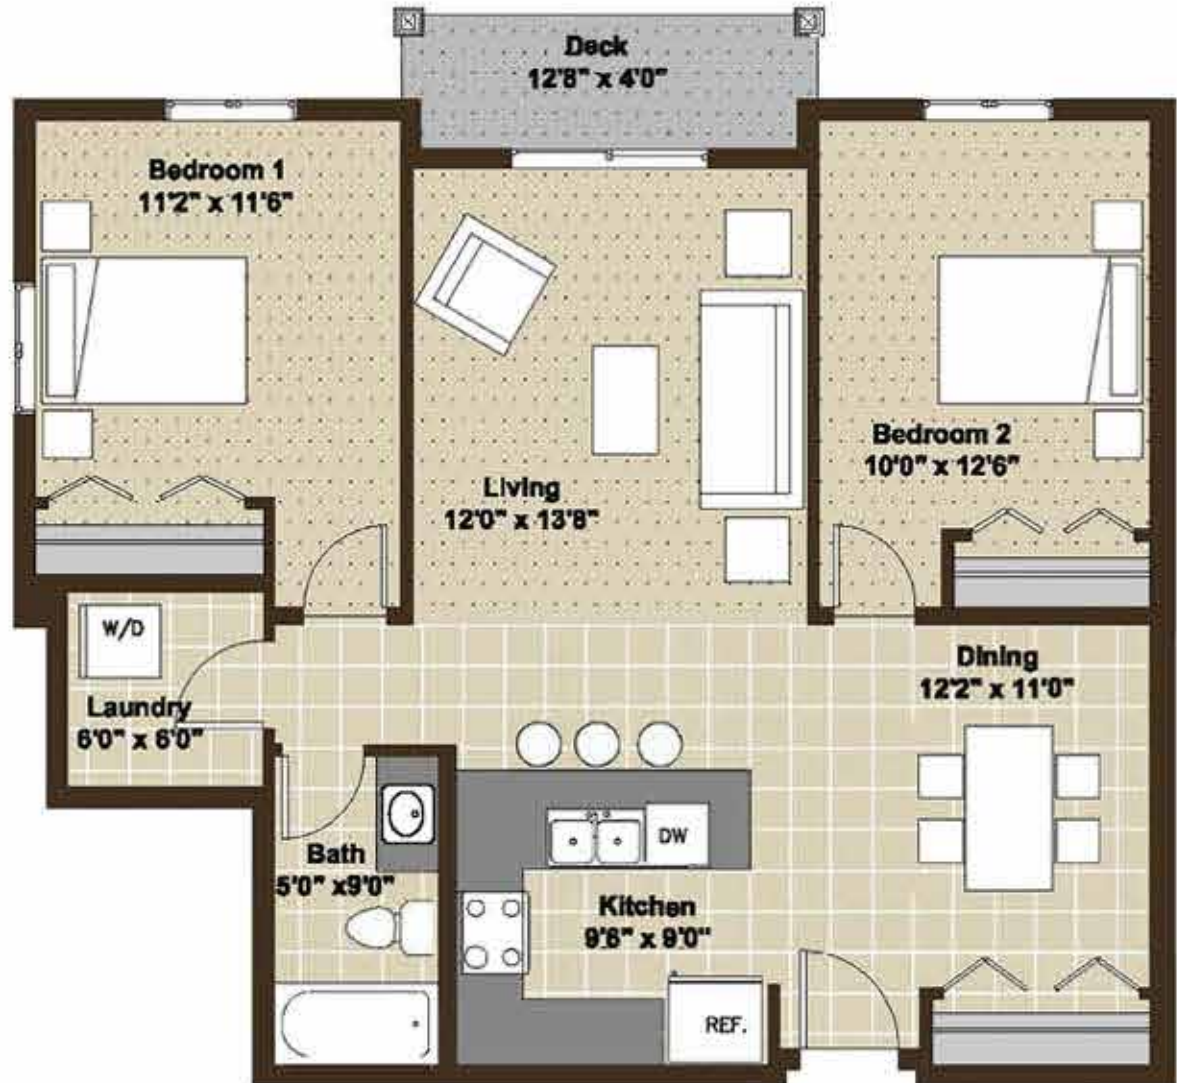

# Malbec 1

**895 sq ft**

2711 James Mowatt  
Trail SW

Building A

Floor 1

Floors 2, 3 and 4