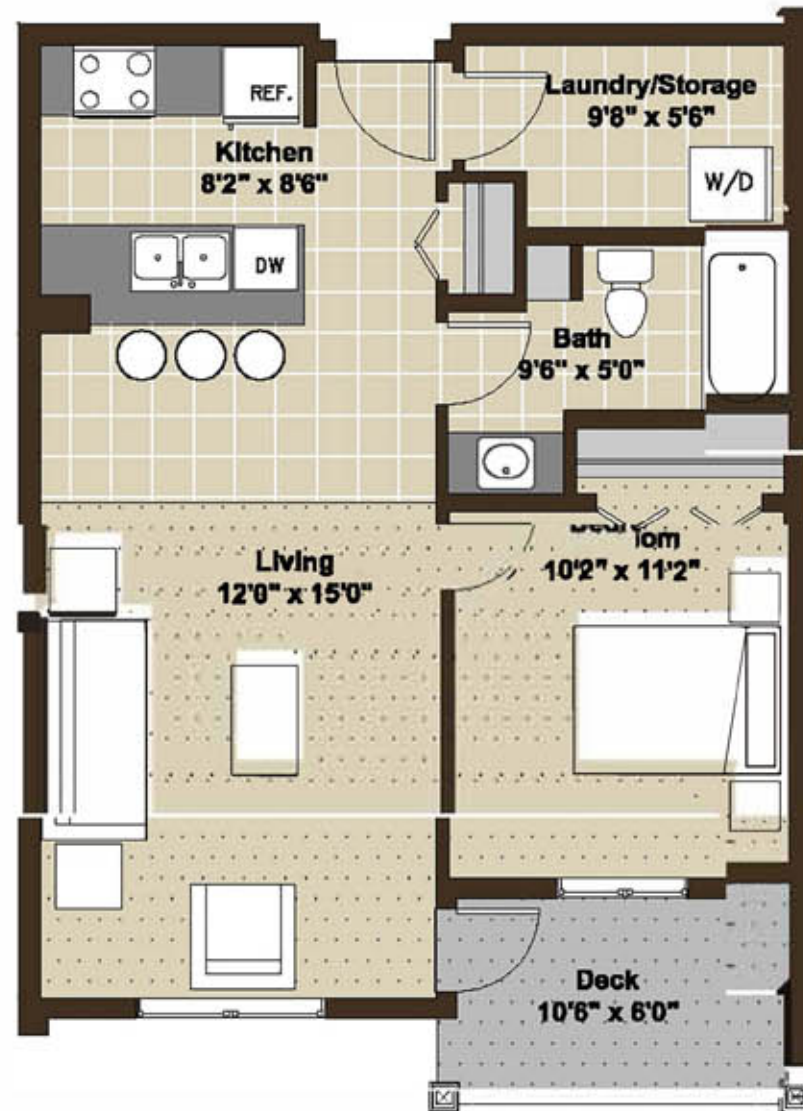

Riesling 1

593 sq ft

2703, 2711 & 2715
James Mowatt Trail SW

Riesling 1

593 sq ft

2703, 2711 & 2715
James Mowatt Trail SW

Building A

Floor 1

Floors 2, 3 and 4

Building B

Floor 1

Floors 2, 3 and 4

Building C

Floor 1