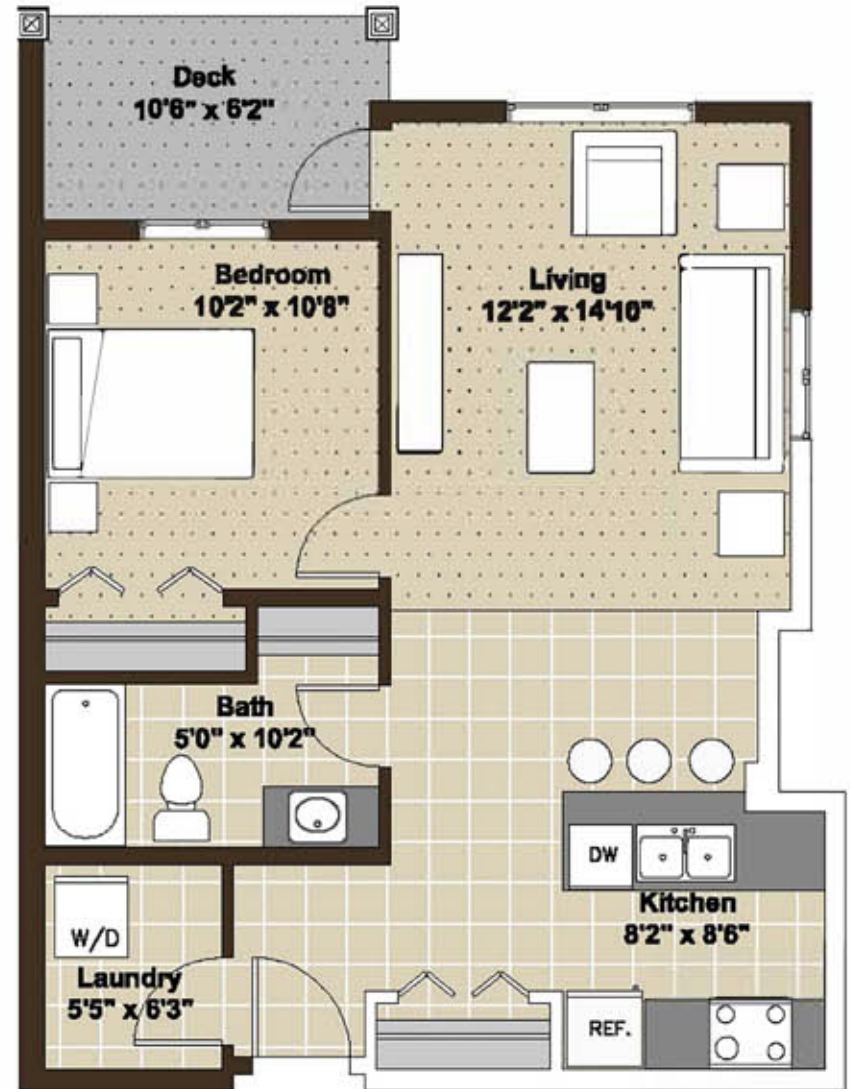

Riesling 2

620 sq ft

2715 James Mowatt
Trail SW

Building B

Floor 1

Floors 2, 3 and 4