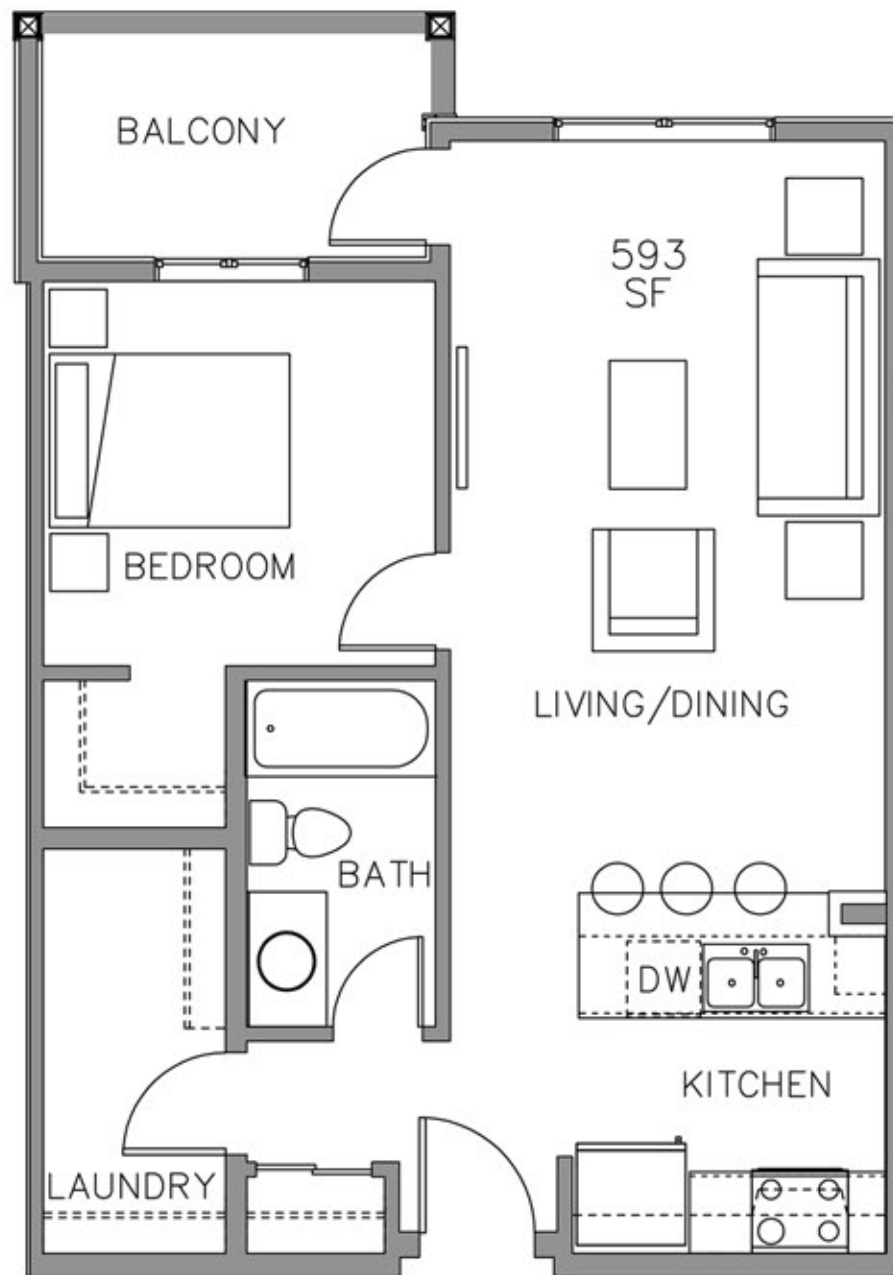

THE PURCELL-1

Skyline Living Presents

1 Bedroom
1 Bath
593 Square feet

Buildings:

Bldg A = 3635
Bldg B = 3625
Bldg C = 3615

Suites:

4104, 4105, 4108, 4113
4204, 4205, 4208, 4213
4304, 4305, 4308, 4313

*All room measurements are preliminary based on the current building concept and unit configurations and are subject to change.