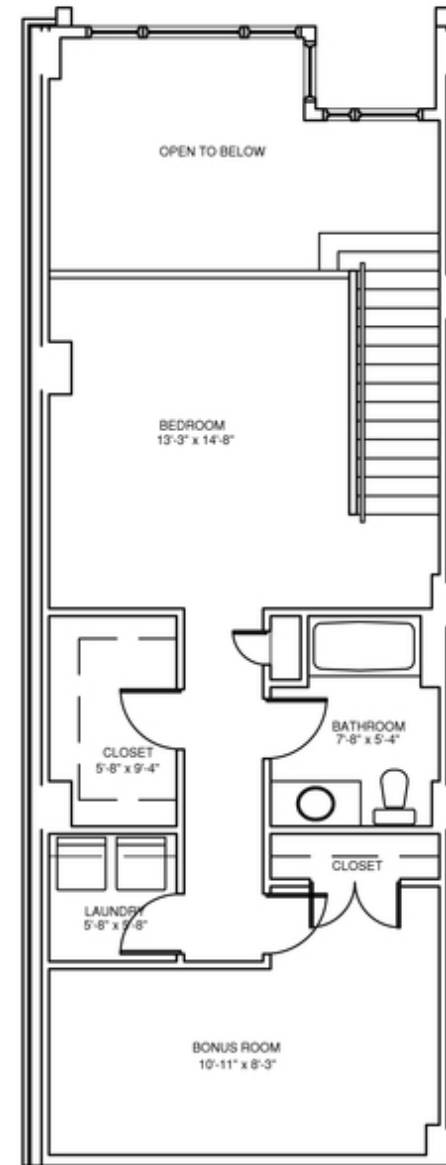

Loft 1

1190 sq ft
39 Seapoint Road

1ST FLOOR

2nd FLOOR