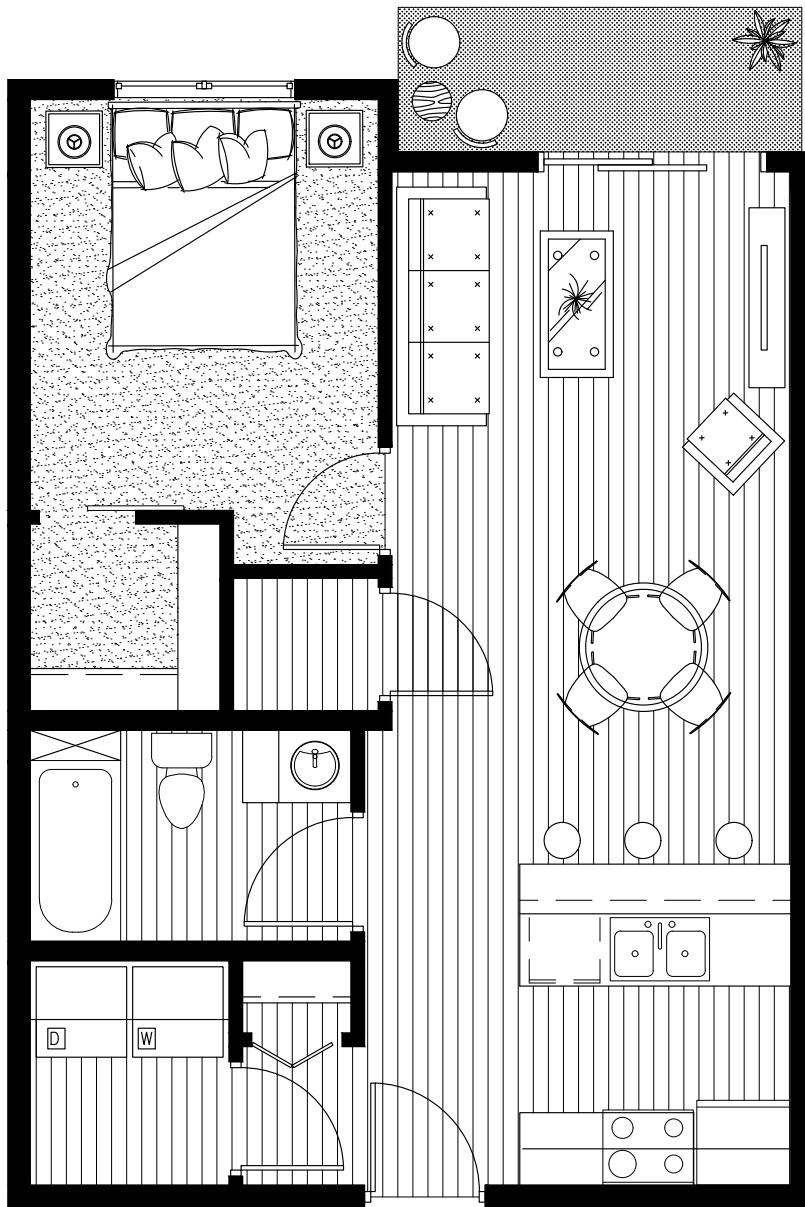

Waterford Village

90 Waterford Green Common & 10 Highwater Path

Display Suite located at 90 Waterford Green Common

Suite Type A2:

1 Bedroom - 1 Bathroom

609 SQ FT

Kitchen: 8'10" x 8'5"

Living/Dining: 19' x 11'

Master: 11'4" x 9'7"

Balcony: 11' x 4'