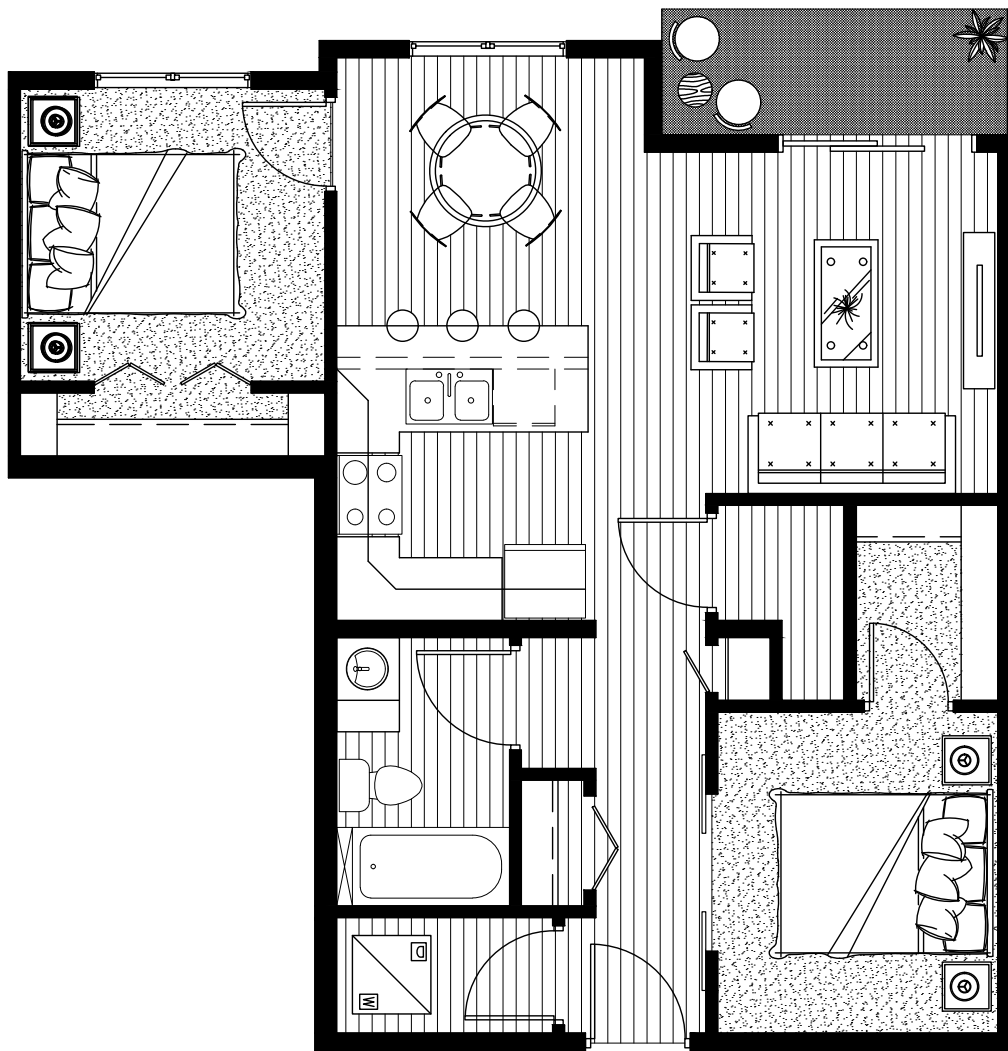

# Waterford Village

90 Waterford Green Common & 10 Highwater Path

**Suite Type B2:** 1 Bedroom - Den - 1 Bathroom - 737 SQ FT

**Kitchen:** 9'4" x 8'3"

**Master:** 10'2" x 8'11"

**Balcony:** 11' x 4'

**Living/Dining:** 13'10" x 21'2" **Bedroom 1:** 9'8" x 9'3"

*Display Suite located at 90 Waterford Green Common*