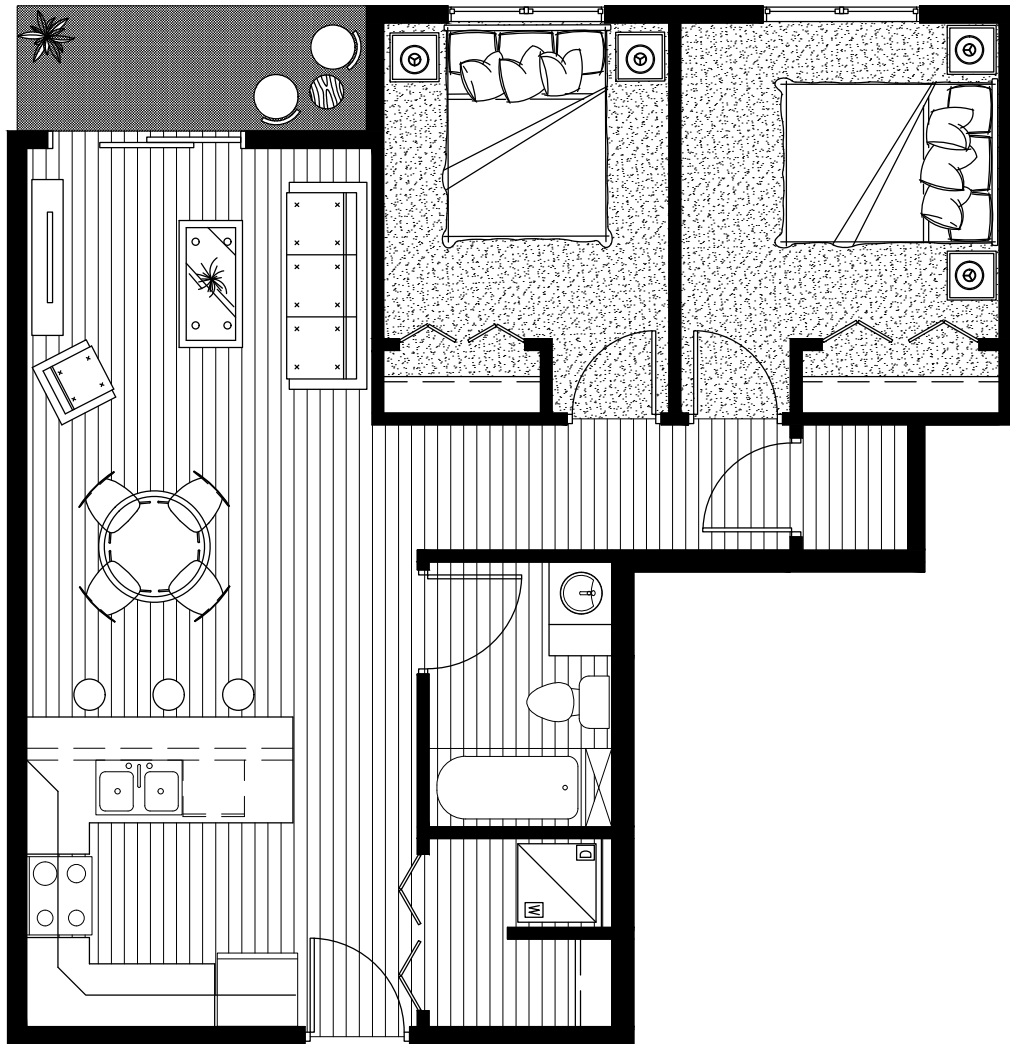

Waterford Village

90 Waterford Green Common & 10 Highwater Path

Suite Type B3: 2 Bedroom - 1 Bathroom - 748 SQ FT

Kitchen: 9'10" x 8'10"

Master: 10'2" x 12'5"

Balcony: 11' x 4'

Living/Dining: 18' x 11'

Bedroom 1: 9'1" x 12'5"

Display Suite located at 90 Waterford Green Common